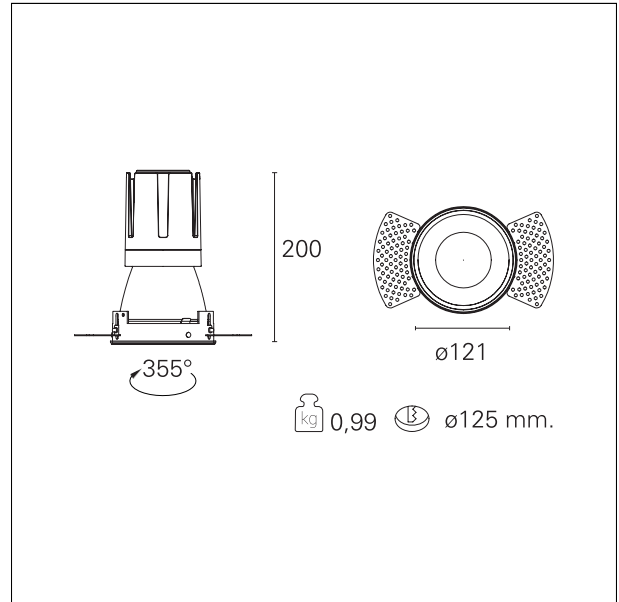

#### DESCRIPTION

Nemo TL is the trimless series of the Nemo family designed for installations in plasterboard false ceilings with no visible edge. Models up to 24W are equipped with a pre-drilled fixed frame for direct fixing of the luminaire to the false ceiling; The 33W and 42W models are equipped with height-adjustable fixing frame. Nemo TL Comfort is the solution for installations with maximum visual comfort; thanks to its 48 ° cut off, the TL Comfort version of the Nemo series guarantees maximum control of direct glare. The lighting modules are all equipped with the latest generation of LEDs (CRI > 90 and SDCM < 3). The interchangeable secondary reflectors are available in four different satin finishes and allow you to aesthetically characterize the system even after the first installation without changing the lighting performance. The safety cable supplied prevents accidental drops and the "fast plug" connection system to the driver allows quick and safe installation.

#### PRODUCTS CHARACTERISTICS

installation type	<b>trimless recessed</b>
material	<b>Aluminum</b>
Color	<b>Matt black</b>
Power	<b>33 W</b>
Lumen output - Full emission	<b>3040 lm</b>
Efficacy	<b>92 lm/W</b>
Diameter	<b>Ø 121 mm.</b>
Dimensions	<b>h 200 mm.</b>
net weight	<b>0,99 kg.</b>

#### HOLE RECESS DIMENSIONS

hole recess diameter	<b>Ø 125 mm.</b>
----------------------	------------------