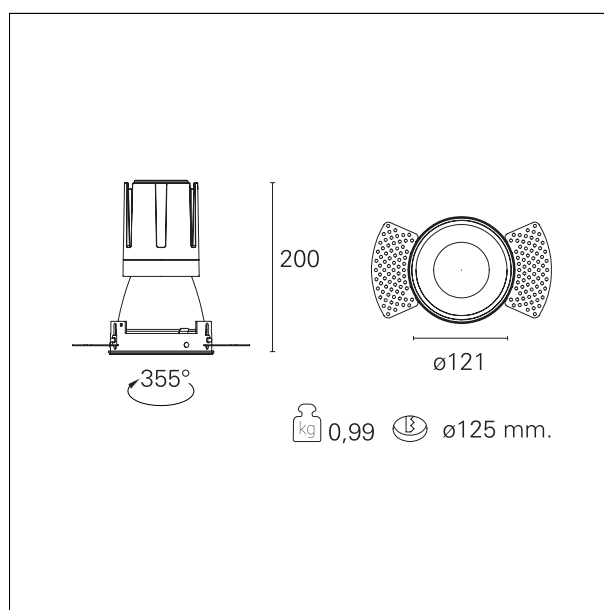

#### DESCRIPTION

Nemo TL is the trimless series of the Nemo family designed for installations in plasterboard false ceilings with no visible edge. Models up to 24W are equipped with a pre-drilled fixed frame for direct fixing of the luminaire to the false ceiling; The 33W and 42W models are equipped with height-adjustable fixing frame. Nemo TL Comfort is the solution for installations with maximum visual comfort; thanks to its 48 ° cut off, the TL Comfort version of the Nemo series guarantees maximum control of direct glare. The lighting modules are all equipped with the latest generation of LEDs (CRI > 90 and SDCM < 3). The interchangeable secondary reflectors are available in four different satin finishes and allow you to aesthetically characterize the system even after the first installation without changing the lighting performance. The safety cable supplied prevents accidental drops and the "fast plug" connection system to the driver allows quick and safe installation.

#### PRODUCTS CHARACTERISTICS

installation type	<b>trimless recessed</b>
material	<b>Aluminum</b>
Color	<b>Matt black</b>
Power	<b>33 W</b>
Lumen output - Full emission	<b>3040 lm</b>
Efficacy	<b>92 lm/W</b>
Diameter	<b>Ø 121 mm.</b>
Dimensions	<b>h 200 mm.</b>
net weight	<b>0,99 kg.</b>

#### HOLE RECESS DIMENSIONS

hole recess diameter	<b>Ø 125 mm.</b>
----------------------	------------------