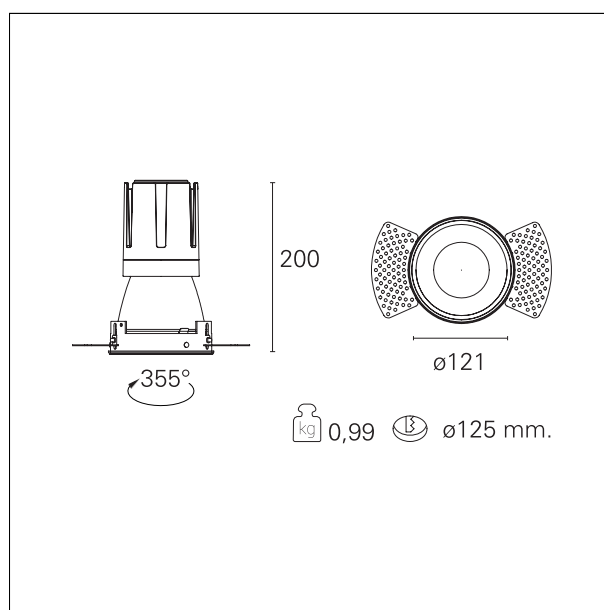

Nemo TL Comfort

RTT22330 - Trimless + Matt Black Reflector - 33 W - 3100 lumen / 4000 K / CRI >90

DESCRIPTION

Nemo TL is the trimless series of the Nemo family designed for installations in plasterboard false ceilings with no visible edge. Models up to 24W are equipped with a pre-drilled fixed frame for direct fixing of the luminaire to the false ceiling; The 33W and 42W models are equipped with height-adjustable fixing frame. Nemo TL Comfort is the solution for installations with maximum visual comfort; thanks to its 48 ° cut off, the TL Comfort version of the Nemo series guarantees maximum control of direct glare. The lighting modules are all equipped with the latest generation of LEDs (CRI > 90 and SDCM < 3). The interchangeable secondary reflectors are available in four different satin finishes and allow you to aesthetically characterize the system even after the first installation without changing the lighting performance. The safety cable supplied prevents accidental drops and the "fast plug" connection system to the driver allows quick and safe installation.

Switch **On÷Off**

PRODUCTS CHARACTERISTICS

installation type	trimless recessed
material	Aluminum
Color	Matt black
Power	33 W
Lumen output - Full emission	3094 lm
Efficacy	94 lm/W
Diameter	Ø 121 mm.
Dimensions	h 200 mm.
net weight	0,99 kg.

optical compartment IP rate	IP40
recessed compartment IP rate	IP20
IK	IK02

HOLE RECESS DIMENSIONS

hole recess diameter	Ø 125 mm.
----------------------	------------------

ENERGY CLASSIFICATION

This luminaire contains built-in LED lamps.