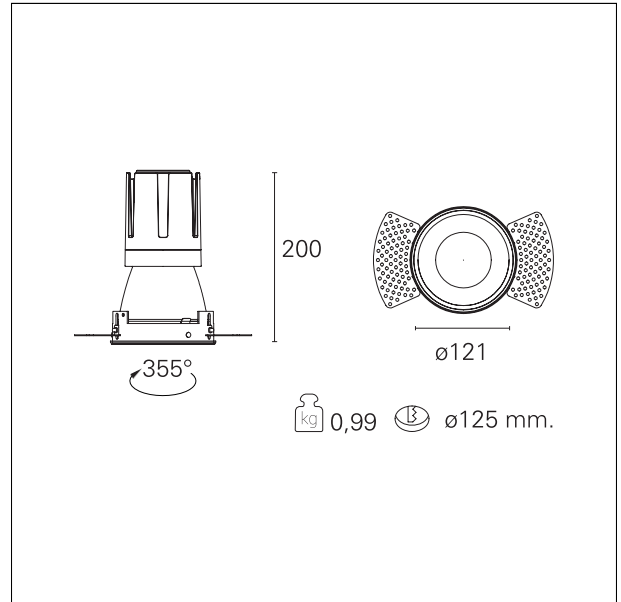

#### DESCRIPTION

Nemo TL is the trimless series of the Nemo family designed for installations in plasterboard false ceilings with no visible edge. Models up to 24W are equipped with a pre-drilled fixed frame for direct fixing of the luminaire to the false ceiling; The 33W and 42W models are equipped with height-adjustable fixing frame. Nemo TL Comfort is the solution for installations with maximum visual comfort; thanks to its 48 ° cut off, the TL Comfort version of the Nemo series guarantees maximum control of direct glare. The lighting modules are all equipped with the latest generation of LEDs (CRI > 90 and SDCM < 3). The interchangeable secondary reflectors are available in four different satin finishes and allow you to aesthetically characterize the system even after the first installation without changing the lighting performance. The safety cable supplied prevents accidental drops and the "fast plug" connection system to the driver allows quick and safe installation.

#### PRODUCTS CHARACTERISTICS

installation type	<b>trimless recessed</b>
material	<b>Aluminum</b>
Color	<b>Matt black</b>
Power	<b>33 W</b>
Lumen output - Full emission	<b>3094 lm</b>
Efficacy	<b>94 lm/W</b>
Diameter	<b>Ø 121 mm.</b>
Dimensions	<b>h 200 mm.</b>
net weight	<b>0,99 kg.</b>

#### HOLE RECESS DIMENSIONS

hole recess diameter	<b>Ø 125 mm.</b>
----------------------	------------------