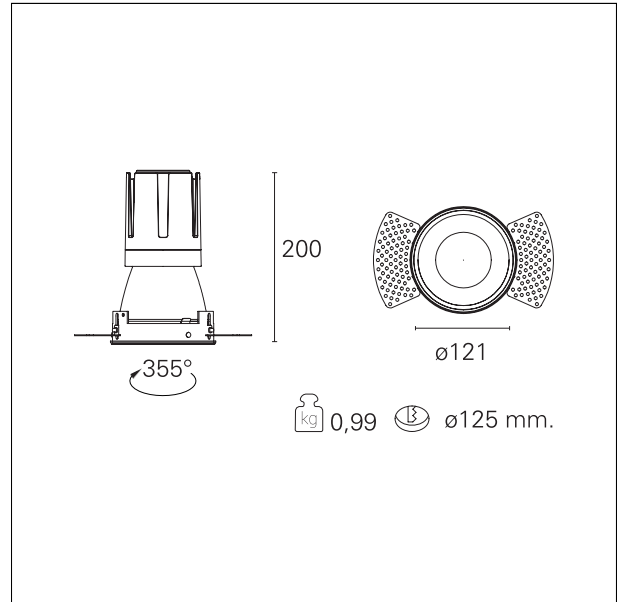

Nemo TL Comfort

RTT22330DM - Trimless + Matt Black Reflector - 33 W - 3100 lumen / 4000 K / CRI >90

DESCRIPTION

Nemo TL is the trimless series of the Nemo family designed for installations in plasterboard false ceilings with no visible edge. Models up to 24W are equipped with a pre-drilled fixed frame for direct fixing of the luminaire to the false ceiling; The 33W and 42W models are equipped with height-adjustable fixing frame. Nemo TL Comfort is the solution for installations with maximum visual comfort; thanks to its 48 ° cut off, the TL Comfort version of the Nemo series guarantees maximum control of direct glare. The lighting modules are all equipped with the latest generation of LEDs (CRI > 90 and SDCM < 3). The interchangeable secondary reflectors are available in four different satin finishes and allow you to aesthetically characterize the system even after the first installation without changing the lighting performance. The safety cable supplied prevents accidental drops and the "fast plug" connection system to the driver allows quick and safe installation.

Switch **1...10V / Push**

PRODUCTS CHARACTERISTICS

installation type	trimless recessed
material	Aluminum
Color	Matt black
Power	33 W
Lumen output - Full emission	3094 lm
Efficacy	94 lm/W
Diameter	Ø 121 mm.
Dimensions	h 200 mm.
net weight	0,99 kg.

ELECTRICAL CHARACTERISTICS

feeding	220÷240 V
driver	1...10V / Push
Insulation class	Class II

Nemo TL Comfort

RTT22330DM - Trimless + Matt Black Reflector - 33 W - 3100 lumen / 4000 K / CRI >90

MECHANICAL CHARACTERISTICS

optical compartment IP rate	IP40
recessed compartment IP rate	IP20
IK	IK02

HOLE RECESS DIMENSIONS

hole recess diameter	Ø 125 mm.
----------------------	------------------

ENERGY CLASSIFICATION

This luminaire contains built-in LED lamps.