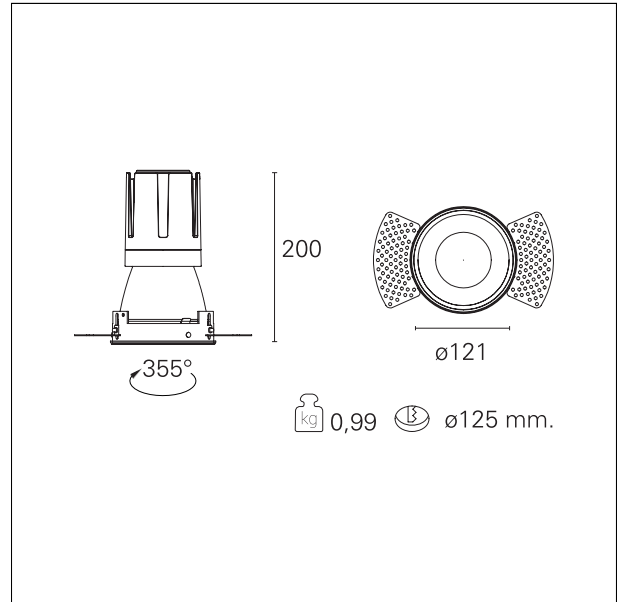

#### DESCRIPTION

Nemo TL is the trimless series of the Nemo family designed for installations in plasterboard false ceilings with no visible edge. Models up to 24W are equipped with a pre-drilled fixed frame for direct fixing of the luminaire to the false ceiling; The 33W and 42W models are equipped with height-adjustable fixing frame. Nemo TL Comfort is the solution for installations with maximum visual comfort; thanks to its 48 ° cut off, the TL Comfort version of the Nemo series guarantees maximum control of direct glare. The lighting modules are all equipped with the latest generation of LEDs (CRI > 90 and SDCM < 3). The interchangeable secondary reflectors are available in four different satin finishes and allow you to aesthetically characterize the system even after the first installation without changing the lighting performance. The safety cable supplied prevents accidental drops and the "fast plug" connection system to the driver allows quick and safe installation.

#### PRODUCTS CHARACTERISTICS

installation type	<b>trimless recessed</b>
material	<b>Aluminum</b>
Color	<b>Matt black</b>
Power	<b>33 W</b>
Lumen output - Full emission	<b>3032 lm</b>
Efficacy	<b>92 lm/W</b>
Diameter	<b>Ø 121 mm.</b>
Dimensions	<b>h 200 mm.</b>
net weight	<b>0,99 kg.</b>

#### HOLE RECESS DIMENSIONS

hole recess diameter	<b>Ø 125 mm.</b>
----------------------	------------------