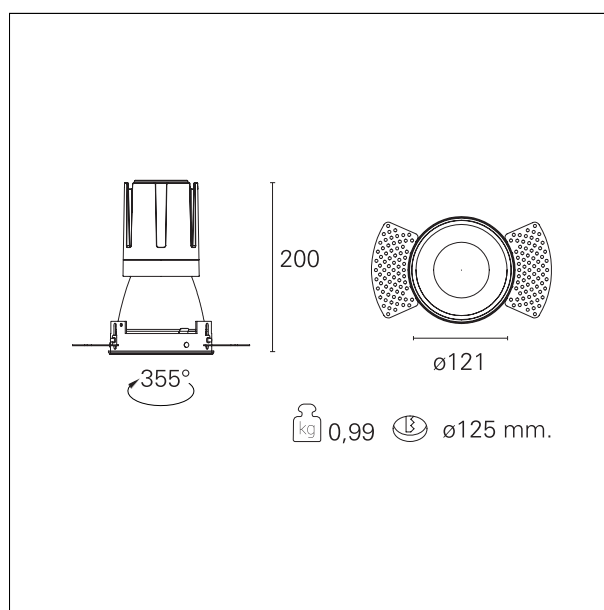

#### DESCRIPTION

Nemo TL is the trimless series of the Nemo family designed for installations in plasterboard false ceilings with no visible edge. Models up to 24W are equipped with a pre-drilled fixed frame for direct fixing of the luminaire to the false ceiling; The 33W and 42W models are equipped with height-adjustable fixing frame. Nemo TL Comfort is the solution for installations with maximum visual comfort; thanks to its 48 ° cut off, the TL Comfort version of the Nemo series guarantees maximum control of direct glare. The lighting modules are all equipped with the latest generation of LEDs (CRI > 90 and SDCM < 3). The interchangeable secondary reflectors are available in four different satin finishes and allow you to aesthetically characterize the system even after the first installation without changing the lighting performance. The safety cable supplied prevents accidental drops and the "fast plug" connection system to the driver allows quick and safe installation.

#### PRODUCTS CHARACTERISTICS

installation type	<b>trimless recessed</b>
material	<b>Aluminum</b>
Color	<b>Matt black</b>
Power	<b>33 W</b>
Lumen output - Full emission	<b>3082 lm</b>
Efficacy	<b>93 lm/W</b>
Diameter	<b>Ø 121 mm.</b>
Dimensions	<b>h 200 mm.</b>
net weight	<b>0,99 kg.</b>

#### HOLE RECESS DIMENSIONS

hole recess diameter	<b>Ø 125 mm.</b>
----------------------	------------------