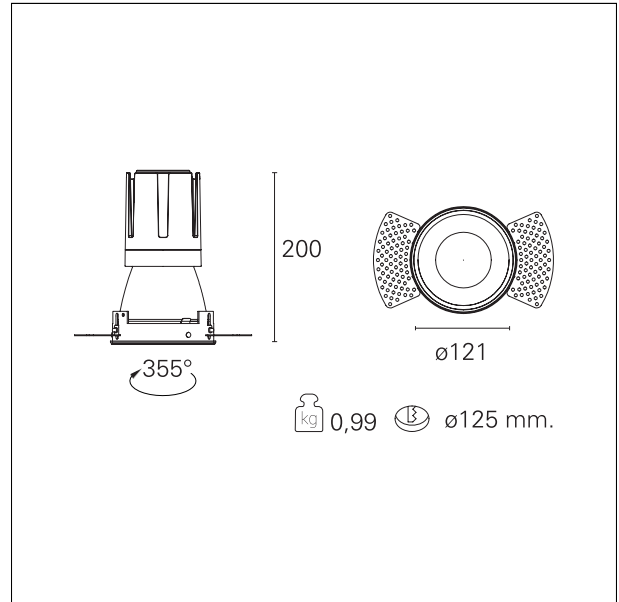

Nemo TL Comfort

RTT22328DM - Trimless + Matt Black Reflector - 33 W - 3100 lumen / 4000 K / CRI >90

DESCRIPTION

Nemo TL is the trimless series of the Nemo family designed for installations in plasterboard false ceilings with no visible edge. Models up to 24W are equipped with a pre-drilled fixed frame for direct fixing of the luminaire to the false ceiling; The 33W and 42W models are equipped with height-adjustable fixing frame. Nemo TL Comfort is the solution for installations with maximum visual comfort; thanks to its 48 ° cut off, the TL Comfort version of the Nemo series guarantees maximum control of direct glare. The lighting modules are all equipped with the latest generation of LEDs (CRI > 90 and SDCM < 3). The interchangeable secondary reflectors are available in four different satin finishes and allow you to aesthetically characterize the system even after the first installation without changing the lighting performance. The safety cable supplied prevents accidental drops and the "fast plug" connection system to the driver allows quick and safe installation.

Switch **1...10V / Push**

PRODUCTS CHARACTERISTICS

installation type	trimless recessed
material	Aluminum
Color	Matt black
Power	33 W
Lumen output - Full emission	3082 lm
Efficacy	93 lm/W
Diameter	Ø 121 mm.
Dimensions	h 200 mm.
net weight	0,99 kg.

ELECTRICAL CHARACTERISTICS

feeding	220÷240 V
driver	1...10V / Push
Insulation class	Class II

Nemo TL Comfort

RTT22328DM - Trimless + Matt Black Reflector - 33 W - 3100 lumen / 4000 K / CRI >90

MECHANICAL CHARACTERISTICS

optical compartment IP rate	IP40
recessed compartment IP rate	IP20
IK	IK02

HOLE RECESS DIMENSIONS

hole recess diameter	Ø 125 mm.
----------------------	------------------

ENERGY CLASSIFICATION

This luminaire contains built-in LED lamps.