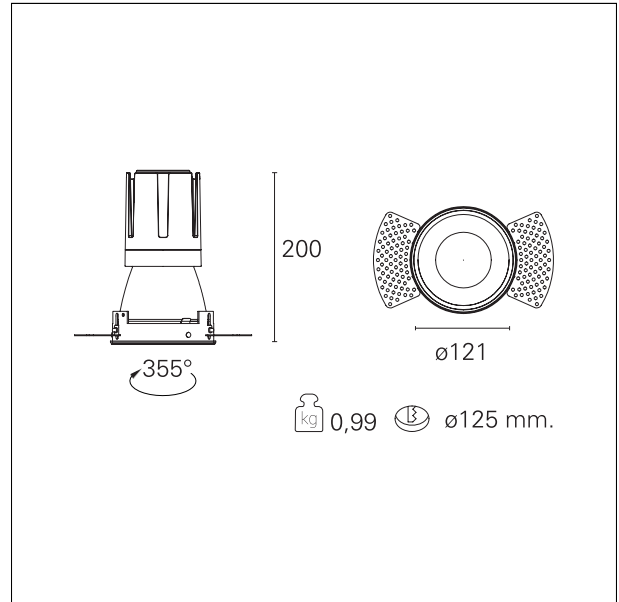

#### DESCRIPTION

Nemo TL is the trimless series of the Nemo family designed for installations in plasterboard false ceilings with no visible edge. Models up to 24W are equipped with a pre-drilled fixed frame for direct fixing of the luminaire to the false ceiling; The 33W and 42W models are equipped with height-adjustable fixing frame. Nemo TL Comfort is the solution for installations with maximum visual comfort; thanks to its 48 ° cut off, the TL Comfort version of the Nemo series guarantees maximum control of direct glare. The lighting modules are all equipped with the latest generation of LEDs (CRI > 90 and SDCM < 3). The interchangeable secondary reflectors are available in four different satin finishes and allow you to aesthetically characterize the system even after the first installation without changing the lighting performance. The safety cable supplied prevents accidental drops and the "fast plug" connection system to the driver allows quick and safe installation.

#### PRODUCTS CHARACTERISTICS

installation type	<b>trimless recessed</b>
material	<b>Aluminum</b>
Color	<b>Matt black</b>
Power	<b>33 W</b>
Lumen output - Full emission	<b>3082 lm</b>
Efficacy	<b>93 lm/W</b>
Diameter	<b>Ø 121 mm.</b>
Dimensions	<b>h 200 mm.</b>
net weight	<b>0,99 kg.</b>

#### HOLE RECESS DIMENSIONS

hole recess diameter	<b>Ø 125 mm.</b>
----------------------	------------------