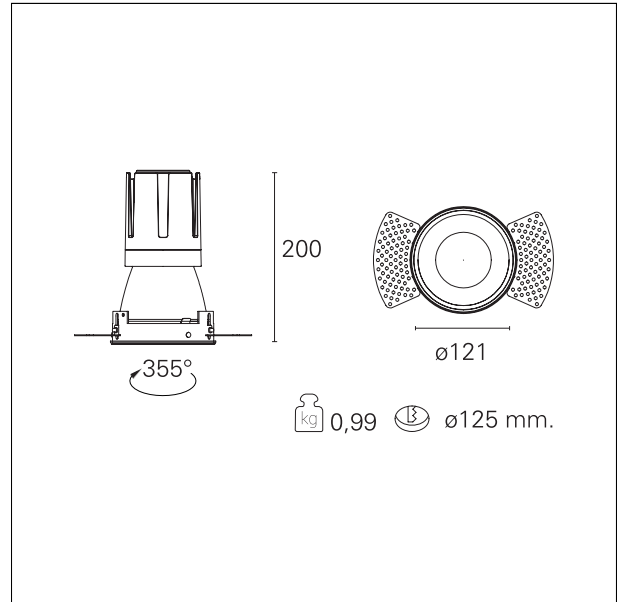

#### DESCRIPTION

Nemo TL is the trimless series of the Nemo family designed for installations in plasterboard false ceilings with no visible edge. Models up to 24W are equipped with a pre-drilled fixed frame for direct fixing of the luminaire to the false ceiling; The 33W and 42W models are equipped with height-adjustable fixing frame. Nemo TL Comfort is the solution for installations with maximum visual comfort; thanks to its 48 ° cut off, the TL Comfort version of the Nemo series guarantees maximum control of direct glare. The lighting modules are all equipped with the latest generation of LEDs (CRI > 90 and SDCM < 3). The interchangeable secondary reflectors are available in four different satin finishes and allow you to aesthetically characterize the system even after the first installation without changing the lighting performance. The safety cable supplied prevents accidental drops and the "fast plug" connection system to the driver allows quick and safe installation.

#### PRODUCTS CHARACTERISTICS

installation type	<b>trimless recessed</b>
material	<b>Aluminum</b>
Color	<b>Matt black</b>
Power	<b>33 W</b>
Lumen output - Full emission	<b>3028 lm</b>
Efficacy	<b>92 lm/W</b>
Diameter	<b>Ø 121 mm.</b>
Dimensions	<b>h 200 mm.</b>
net weight	<b>0,99 kg.</b>

#### HOLE RECESS DIMENSIONS

hole recess diameter	<b>Ø 125 mm.</b>
----------------------	------------------