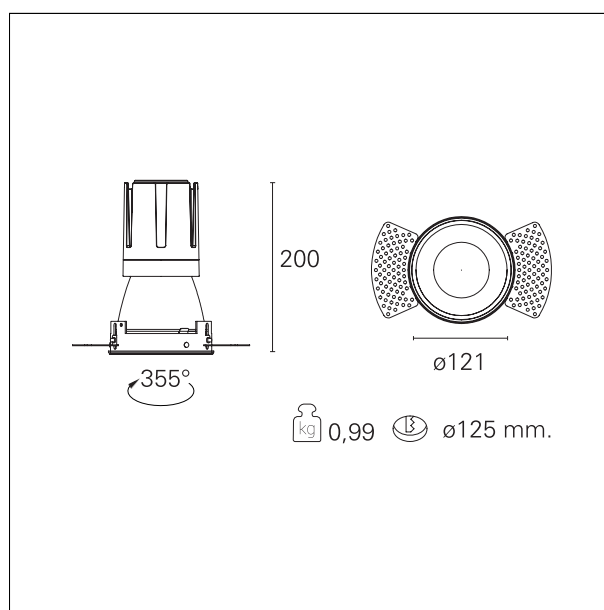

#### DESCRIPTION

Nemo TL is the trimless series of the Nemo family designed for installations in plasterboard false ceilings with no visible edge. Models up to 24W are equipped with a pre-drilled fixed frame for direct fixing of the luminaire to the false ceiling; The 33W and 42W models are equipped with height-adjustable fixing frame. Nemo TL Comfort is the solution for installations with maximum visual comfort; thanks to its 48 ° cut off, the TL Comfort version of the Nemo series guarantees maximum control of direct glare. The lighting modules are all equipped with the latest generation of LEDs (CRI > 90 and SDCM < 3). The interchangeable secondary reflectors are available in four different satin finishes and allow you to aesthetically characterize the system even after the first installation without changing the lighting performance. The safety cable supplied prevents accidental drops and the "fast plug" connection system to the driver allows quick and safe installation.

#### PRODUCTS CHARACTERISTICS

installation type	<b>trimless recessed</b>
material	<b>Aluminum</b>
Color	<b>Matt black</b>
Power	<b>33 W</b>
Lumen output - Full emission	<b>3028 lm</b>
Efficacy	<b>92 lm/W</b>
Diameter	<b>Ø 121 mm.</b>
Dimensions	<b>h 200 mm.</b>
net weight	<b>0,99 kg.</b>

#### HOLE RECESS DIMENSIONS

hole recess diameter	<b>Ø 125 mm.</b>
----------------------	------------------