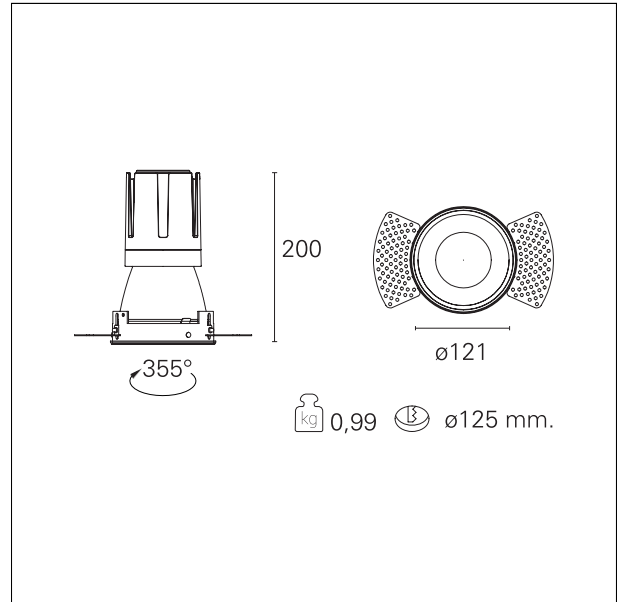

Nemo TL Comfort

RTT22326 - Trimless + Matt Black Reflector - 33 W - 3100 lumen / 4000 K / CRI >90

DESCRIPTION

Nemo TL is the trimless series of the Nemo family designed for installations in plasterboard false ceilings with no visible edge. Models up to 24W are equipped with a pre-drilled fixed frame for direct fixing of the luminaire to the false ceiling; The 33W and 42W models are equipped with height-adjustable fixing frame. Nemo TL Comfort is the solution for installations with maximum visual comfort; thanks to its 48 ° cut off, the TL Comfort version of the Nemo series guarantees maximum control of direct glare. The lighting modules are all equipped with the latest generation of LEDs (CRI > 90 and SDCM < 3). The interchangeable secondary reflectors are available in four different satin finishes and allow you to aesthetically characterize the system even after the first installation without changing the lighting performance. The safety cable supplied prevents accidental drops and the "fast plug" connection system to the driver allows quick and safe installation.

Switch **On÷Off**

PRODUCTS CHARACTERISTICS

installation type	trimless recessed
material	Aluminum
Color	Matt black
Power	33 W
Lumen output - Full emission	3072 lm
Efficacy	93 lm/W
Diameter	Ø 121 mm.
Dimensions	h 200 mm.
net weight	0,99 kg.

optical compartment IP rate	IP40
recessed compartment IP rate	IP20
IK	IK02

HOLE RECESS DIMENSIONS

hole recess diameter	Ø 125 mm.
----------------------	------------------

ENERGY CLASSIFICATION

This luminaire contains built-in LED lamps.

luminous effect optic	spot
Beam angle - direct	15°
UGR	≤ 21
Cut Hood	48°

PHOTOMETRIC