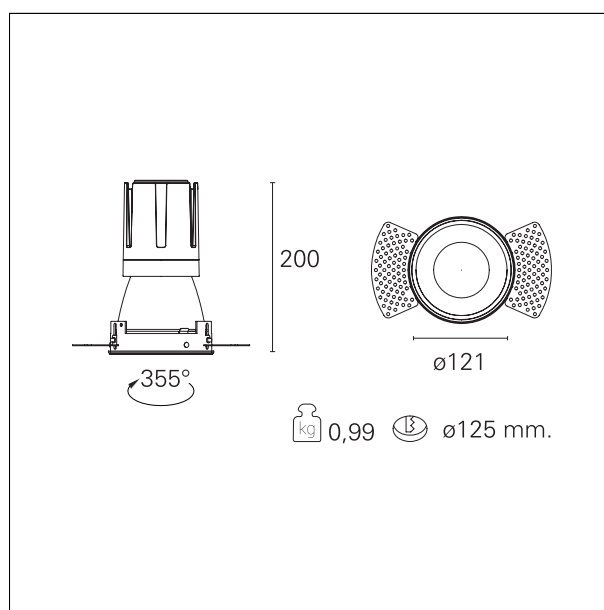

#### DESCRIPTION

Nemo TL is the trimless series of the Nemo family designed for installations in plasterboard false ceilings with no visible edge. Models up to 24W are equipped with a pre-drilled fixed frame for direct fixing of the luminaire to the false ceiling; The 33W and 42W models are equipped with height-adjustable fixing frame. Nemo TL Comfort is the solution for installations with maximum visual comfort; thanks to its 48 ° cut off, the TL Comfort version of the Nemo series guarantees maximum control of direct glare. The lighting modules are all equipped with the latest generation of LEDs (CRI > 90 and SDCM < 3). The interchangeable secondary reflectors are available in four different satin finishes and allow you to aesthetically characterize the system even after the first installation without changing the lighting performance. The safety cable supplied prevents accidental drops and the "fast plug" connection system to the driver allows quick and safe installation.

#### PRODUCTS CHARACTERISTICS

installation type	<b>trimless recessed</b>
material	<b>Aluminum</b>
Color	<b>Matt black</b>
Power	<b>33 W</b>
Lumen output - Full emission	<b>3020 lm</b>
Efficacy	<b>92 lm/W</b>
Diameter	<b>Ø 121 mm.</b>
Dimensions	<b>h 200 mm.</b>
net weight	<b>0,99 kg.</b>

#### HOLE RECESS DIMENSIONS

hole recess diameter	<b>Ø 125 mm.</b>
----------------------	------------------