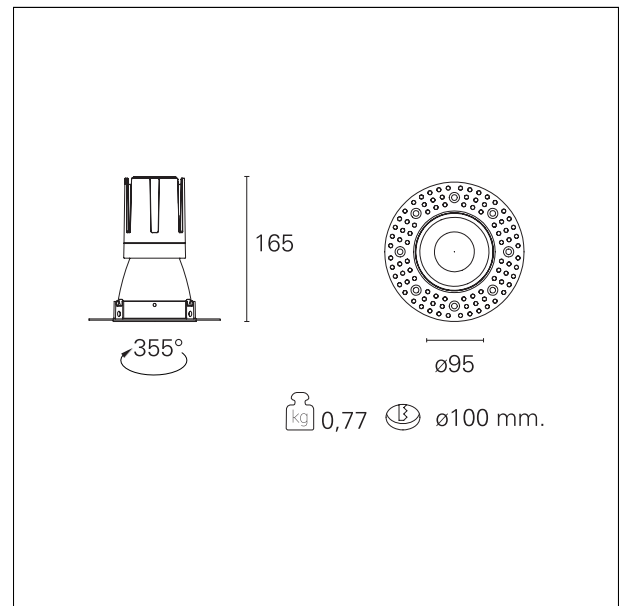

Nemo TL Comfort

RTT22324PD - Trimless + Matt Black Reflector - 24 W - 2200 lumen / 4000 K / CRI >90

DESCRIPTION

Nemo TL is the trimless series of the Nemo family designed for installations in plasterboard false ceilings with no visible edge. Models up to 24W are equipped with a pre-drilled fixed frame for direct fixing of the luminaire to the false ceiling; The 33W and 42W models are equipped with height-adjustable fixing frame. Nemo TL Comfort is the solution for installations with maximum visual comfort; thanks to its 48 ° cut off, the TL Comfort version of the Nemo series guarantees maximum control of direct glare. The lighting modules are all equipped with the latest generation of LEDs (CRI > 90 and SDCM < 3). The interchangeable secondary reflectors are available in four different satin finishes and allow you to aesthetically characterize the system even after the first installation without changing the lighting performance. The safety cable supplied prevents accidental drops and the "fast plug" connection system to the driver allows quick and safe installation.

Switch

Pan Digital

PRODUCTS CHARACTERISTICS

installation type	trimless recessed
material	Aluminum
Color	Matt black
Power	24 W
Lumen output - Full emission	2224 lm
Efficacy	93 lm/W
Diameter	Ø 95 mm.
Dimensions	h 165 mm.
net weight	0,77 kg.

optical compartment IP rate	IP40
recessed compartment IP rate	IP20
IK	IK02

HOLE RECESS DIMENSIONS

hole recess diameter	Ø 100 mm.
----------------------	------------------

ENERGY CLASSIFICATION

This luminaire contains built-in LED lamps.

RTT22324PD - Trimless + Matt Black Reflector - 24 W - 2200 lumen / 4000 K / CRI >90

luminous effect optic	wide
Beam angle - direct	55°
UGR	≤ 17
Cut Hood	48°

PHOTOMETRIC