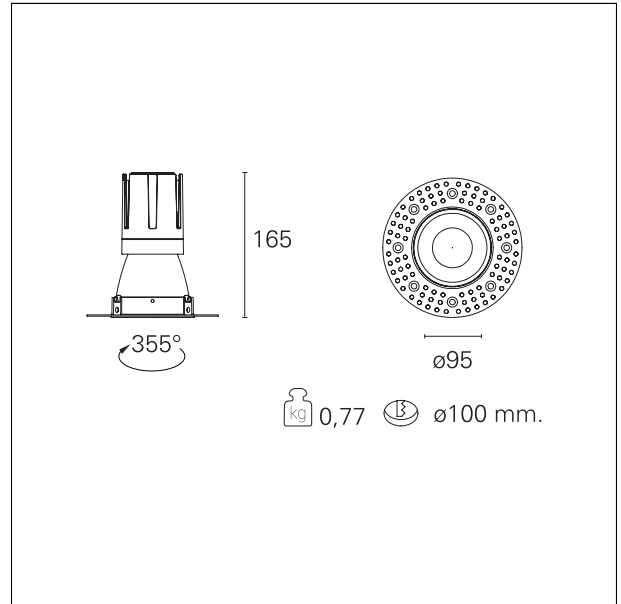

Nemo TL Comfort

RTT22324DM - Trimless + Matt Black Reflector - 24 W - 2200 lumen / 4000 K / CRI >90

DESCRIPTION

Nemo TL is the trimless series of the Nemo family designed for installations in plasterboard false ceilings with no visible edge. Models up to 24W are equipped with a pre-drilled fixed frame for direct fixing of the luminaire to the false ceiling; The 33W and 42W models are equipped with height-adjustable fixing frame. Nemo TL Comfort is the solution for installations with maximum visual comfort; thanks to its 48 ° cut off, the TL Comfort version of the Nemo series guarantees maximum control of direct glare. The lighting modules are all equipped with the latest generation of LEDs (CRI > 90 and SDCM < 3). The interchangeable secondary reflectors are available in four different satin finishes and allow you to aesthetically characterize the system even after the first installation without changing the lighting performance. The safety cable supplied prevents accidental drops and the "fast plug" connection system to the driver allows quick and safe installation.

Switch 1...10V / Push

PRODUCTS CHARACTERISTICS

installation type	trimless recessed
material	Aluminum
Color	Matt black
Power	24 W
Lumen output - Full emission	2224 lm
Efficacy	93 lm/W
Diameter	Ø 95 mm.
Dimensions	h 165 mm.
net weight	0,77 kg.

ELECTRICAL CHARACTERISTICS

feeding	220÷240 V
driver	1...10V / Push
Insulation class	Class II

Nemo TL Comfort

RTT22324DM - Trimless + Matt Black Reflector - 24 W - 2200 lumen / 4000 K / CRI >90

MECHANICAL CHARACTERISTICS

optical compartment IP rate	IP40
recessed compartment IP rate	IP20
IK	IK02

HOLE RECESS DIMENSIONS

hole recess diameter	Ø 100 mm.
----------------------	------------------

ENERGY CLASSIFICATION

This luminaire contains built-in LED lamps.