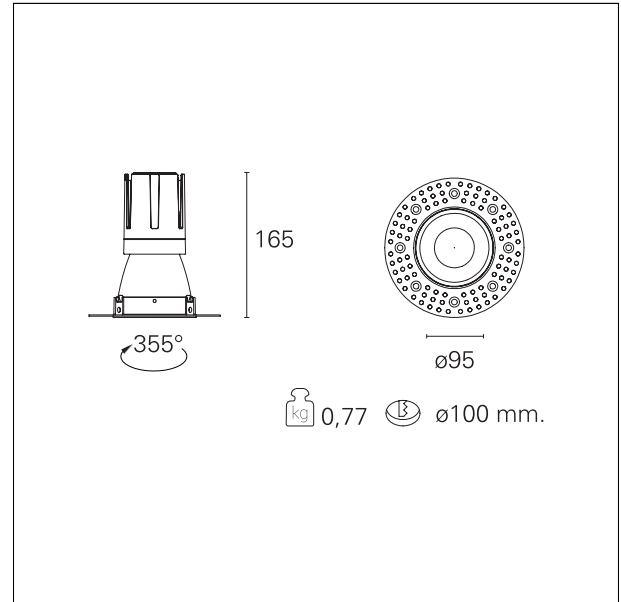

#### DESCRIPTION

Nemo TL is the trimless series of the Nemo family designed for installations in plasterboard false ceilings with no visible edge. Models up to 24W are equipped with a pre-drilled fixed frame for direct fixing of the luminaire to the false ceiling; The 33W and 42W models are equipped with height-adjustable fixing frame. Nemo TL Comfort is the solution for installations with maximum visual comfort; thanks to its 48 ° cut off, the TL Comfort version of the Nemo series guarantees maximum control of direct glare. The lighting modules are all equipped with the latest generation of LEDs (CRI > 90 and SDCM < 3). The interchangeable secondary reflectors are available in four different satin finishes and allow you to aesthetically characterize the system even after the first installation without changing the lighting performance. The safety cable supplied prevents accidental drops and the "fast plug" connection system to the driver allows quick and safe installation.

#### PRODUCTS CHARACTERISTICS

installation type	<b>trimless recessed</b>
material	<b>Aluminum</b>
Color	<b>Matt black</b>
Power	<b>24 W</b>
Lumen output - Full emission	<b>2184 lm</b>
Efficacy	<b>91 lm/W</b>
Diameter	<b>Ø 95 mm.</b>
Dimensions	<b>h 165 mm.</b>
net weight	<b>0,77 kg.</b>

#### HOLE RECESS DIMENSIONS

hole recess diameter	<b>Ø 100 mm.</b>
----------------------	------------------