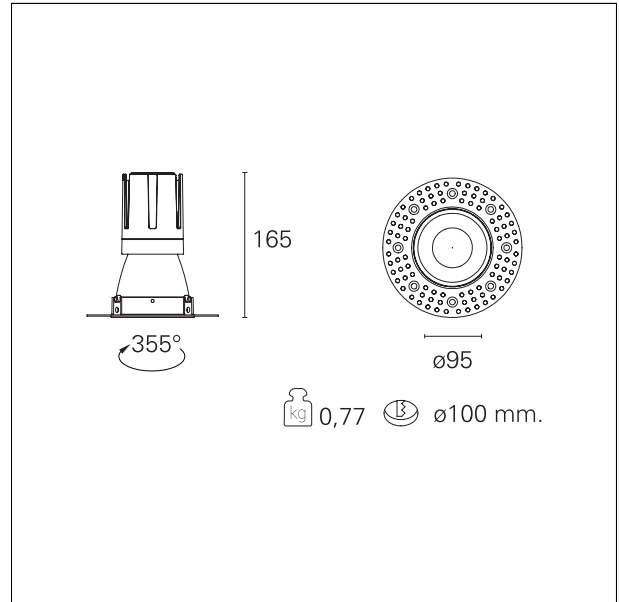

#### DESCRIPTION

Nemo TL is the trimless series of the Nemo family designed for installations in plasterboard false ceilings with no visible edge. Models up to 24W are equipped with a pre-drilled fixed frame for direct fixing of the luminaire to the false ceiling; The 33W and 42W models are equipped with height-adjustable fixing frame. Nemo TL Comfort is the solution for installations with maximum visual comfort; thanks to its 48 ° cut off, the TL Comfort version of the Nemo series guarantees maximum control of direct glare. The lighting modules are all equipped with the latest generation of LEDs (CRI > 90 and SDCM < 3). The interchangeable secondary reflectors are available in four different satin finishes and allow you to aesthetically characterize the system even after the first installation without changing the lighting performance. The safety cable supplied prevents accidental drops and the "fast plug" connection system to the driver allows quick and safe installation.

#### PRODUCTS CHARACTERISTICS

installation type	<b>trimless recessed</b>
material	<b>Aluminum</b>
Color	<b>Matt black</b>
Power	<b>24 W</b>
Lumen output - Full emission	<b>2184 lm</b>
Efficacy	<b>91 lm/W</b>
Diameter	<b>Ø 95 mm.</b>
Dimensions	<b>h 165 mm.</b>
net weight	<b>0,77 kg.</b>

#### HOLE RECESS DIMENSIONS

hole recess diameter	<b>Ø 100 mm.</b>
----------------------	------------------