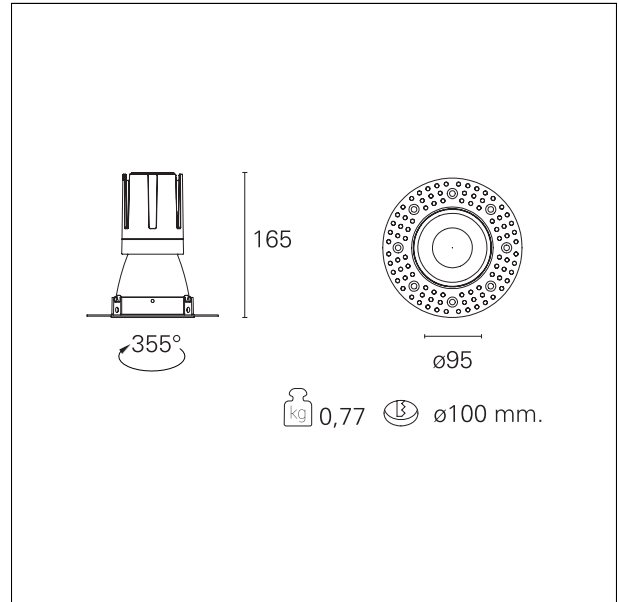

#### DESCRIPTION

Nemo TL is the trimless series of the Nemo family designed for installations in plasterboard false ceilings with no visible edge. Models up to 24W are equipped with a pre-drilled fixed frame for direct fixing of the luminaire to the false ceiling; The 33W and 42W models are equipped with height-adjustable fixing frame. Nemo TL Comfort is the solution for installations with maximum visual comfort; thanks to its 48 ° cut off, the TL Comfort version of the Nemo series guarantees maximum control of direct glare. The lighting modules are all equipped with the latest generation of LEDs (CRI > 90 and SDCM < 3). The interchangeable secondary reflectors are available in four different satin finishes and allow you to aesthetically characterize the system even after the first installation without changing the lighting performance. The safety cable supplied prevents accidental drops and the "fast plug" connection system to the driver allows quick and safe installation.

#### PRODUCTS CHARACTERISTICS

installation type	<b>trimless recessed</b>
material	<b>Aluminum</b>
Color	<b>Matt black</b>
Power	<b>24 W</b>
Lumen output - Full emission	<b>2212 lm</b>
Efficacy	<b>92 lm/W</b>
Diameter	<b>Ø 95 mm.</b>
Dimensions	<b>h 165 mm.</b>
net weight	<b>0,77 kg.</b>

#### HOLE RECESS DIMENSIONS

hole recess diameter	<b>Ø 100 mm.</b>
----------------------	------------------