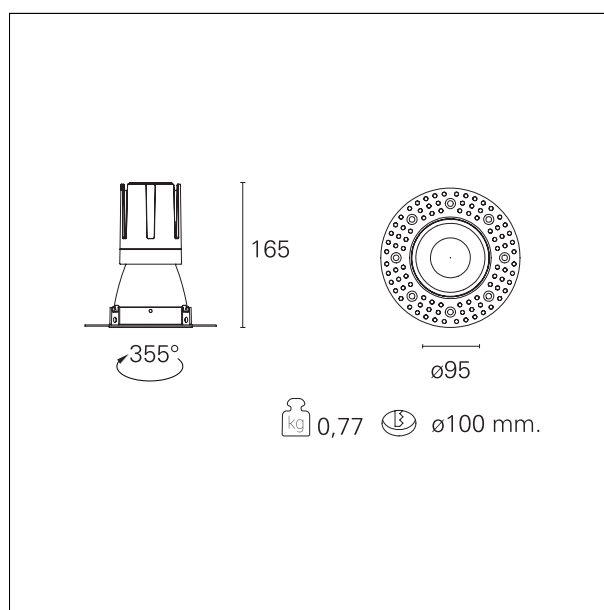

#### DESCRIPTION

Nemo TL is the trimless series of the Nemo family designed for installations in plasterboard false ceilings with no visible edge. Models up to 24W are equipped with a pre-drilled fixed frame for direct fixing of the luminaire to the false ceiling; The 33W and 42W models are equipped with height-adjustable fixing frame. Nemo TL Comfort is the solution for installations with maximum visual comfort; thanks to its 48 ° cut off, the TL Comfort version of the Nemo series guarantees maximum control of direct glare. The lighting modules are all equipped with the latest generation of LEDs (CRI > 90 and SDCM < 3). The interchangeable secondary reflectors are available in four different satin finishes and allow you to aesthetically characterize the system even after the first installation without changing the lighting performance. The safety cable supplied prevents accidental drops and the "fast plug" connection system to the driver allows quick and safe installation.

#### PRODUCTS CHARACTERISTICS

installation type	<b>trimless recessed</b>
material	<b>Aluminum</b>
Color	<b>Matt black</b>
Power	<b>24 W</b>
Lumen output - Full emission	<b>2212 lm</b>
Efficacy	<b>92 lm/W</b>
Diameter	<b>Ø 95 mm.</b>
Dimensions	<b>h 165 mm.</b>
net weight	<b>0,77 kg.</b>

#### HOLE RECESS DIMENSIONS

hole recess diameter	<b>Ø 100 mm.</b>
----------------------	------------------