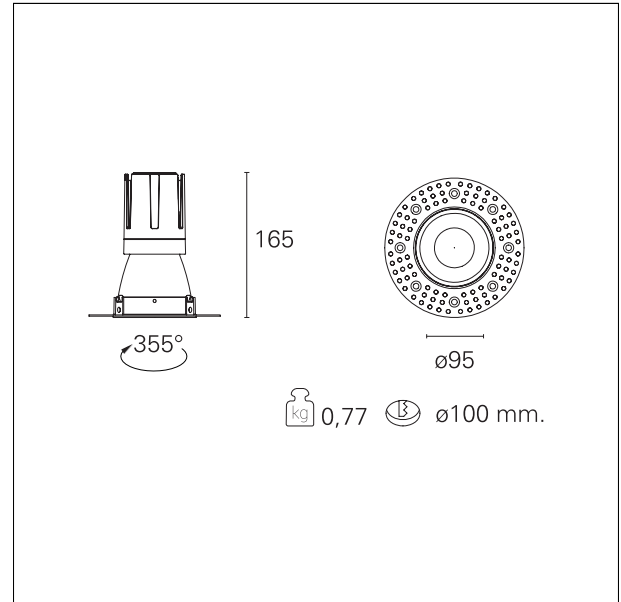

Nemo TL Comfort

RTT22321 - Trimless + Matt Black Reflector - 24 W - 2200 lumen / 3000 K / CRI >90

DESCRIPTION

Nemo TL is the trimless series of the Nemo family designed for installations in plasterboard false ceilings with no visible edge. Models up to 24W are equipped with a pre-drilled fixed frame for direct fixing of the luminaire to the false ceiling; The 33W and 42W models are equipped with height-adjustable fixing frame. Nemo TL Comfort is the solution for installations with maximum visual comfort; thanks to its 48 ° cut off, the TL Comfort version of the Nemo series guarantees maximum control of direct glare. The lighting modules are all equipped with the latest generation of LEDs (CRI > 90 and SDCM < 3). The interchangeable secondary reflectors are available in four different satin finishes and allow you to aesthetically characterize the system even after the first installation without changing the lighting performance. The safety cable supplied prevents accidental drops and the "fast plug" connection system to the driver allows quick and safe installation.

Switch **On÷Off**

PRODUCTS CHARACTERISTICS

| | |
|------------------------------|--------------------------|
| installation type | trimless recessed |
| material | Aluminum |
| Color | Matt black |
| Power | 24 W |
| Lumen output - Full emission | 2170 lm |
| Efficacy | 90 lm/W |
| Diameter | Ø 95 mm. |
| Dimensions | h 165 mm. |
| net weight | 0,77 kg. |

MECHANICAL CHARACTERISTICS

| | |
|------------------------------|-------------|
| optical compartment IP rate | IP40 |
| recessed compartment IP rate | IP20 |
| IK | IK02 |

HOLE RECESS DIMENSIONS

| | |
|----------------------|------------------|
| hole recess diameter | Ø 100 mm. |
|----------------------|------------------|