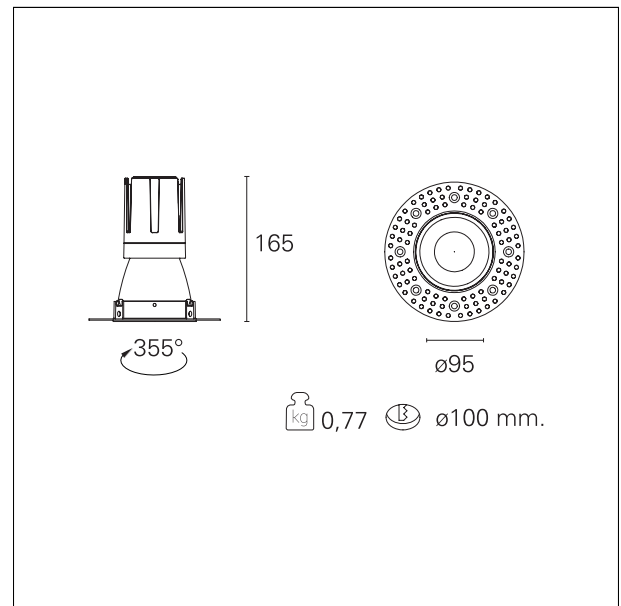

#### DESCRIPTION

Nemo TL is the trimless series of the Nemo family designed for installations in plasterboard false ceilings with no visible edge. Models up to 24W are equipped with a pre-drilled fixed frame for direct fixing of the luminaire to the false ceiling; The 33W and 42W models are equipped with height-adjustable fixing frame. Nemo TL Comfort is the solution for installations with maximum visual comfort; thanks to its 48 ° cut off, the TL Comfort version of the Nemo series guarantees maximum control of direct glare. The lighting modules are all equipped with the latest generation of LEDs (CRI > 90 and SDCM < 3). The interchangeable secondary reflectors are available in four different satin finishes and allow you to aesthetically characterize the system even after the first installation without changing the lighting performance. The safety cable supplied prevents accidental drops and the "fast plug" connection system to the driver allows quick and safe installation.

#### PRODUCTS CHARACTERISTICS

installation type	<b>trimless recessed</b>
material	<b>Aluminum</b>
Color	<b>Matt black</b>
Power	<b>24 W</b>
Lumen output - Full emission	<b>2156 lm</b>
Efficacy	<b>90 lm/W</b>
Diameter	<b>Ø 95 mm.</b>
Dimensions	<b>h 165 mm.</b>
net weight	<b>0,77 kg.</b>

#### HOLE RECESS DIMENSIONS

hole recess diameter	<b>Ø 100 mm.</b>
----------------------	------------------