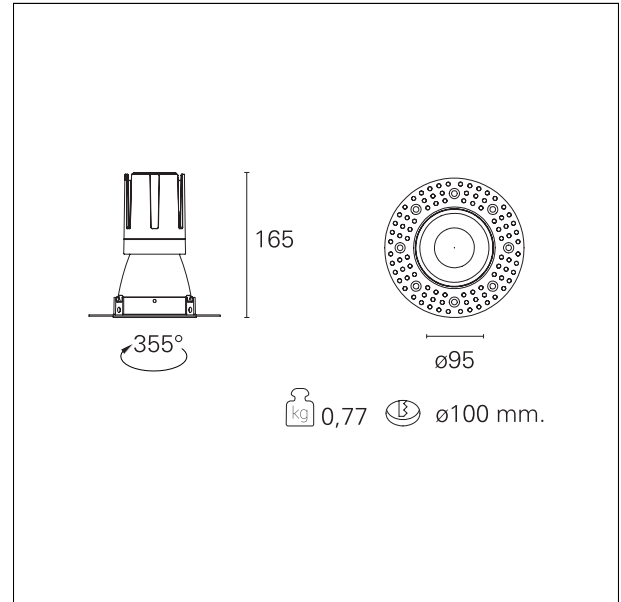

#### DESCRIPTION

Nemo TL is the trimless series of the Nemo family designed for installations in plasterboard false ceilings with no visible edge. Models up to 24W are equipped with a pre-drilled fixed frame for direct fixing of the luminaire to the false ceiling; The 33W and 42W models are equipped with height-adjustable fixing frame. Nemo TL Comfort is the solution for installations with maximum visual comfort; thanks to its 48 ° cut off, the TL Comfort version of the Nemo series guarantees maximum control of direct glare. The lighting modules are all equipped with the latest generation of LEDs (CRI > 90 and SDCM < 3). The interchangeable secondary reflectors are available in four different satin finishes and allow you to aesthetically characterize the system even after the first installation without changing the lighting performance. The safety cable supplied prevents accidental drops and the "fast plug" connection system to the driver allows quick and safe installation.

#### PRODUCTS CHARACTERISTICS

installation type	<b>trimless recessed</b>
material	<b>Aluminum</b>
Color	<b>Matt black</b>
Power	<b>24 W</b>
Lumen output - Full emission	<b>2156 lm</b>
Efficacy	<b>90 lm/W</b>
Diameter	<b>Ø 95 mm.</b>
Dimensions	<b>h 165 mm.</b>
net weight	<b>0,77 kg.</b>

#### HOLE RECESS DIMENSIONS

hole recess diameter	<b>Ø 100 mm.</b>
----------------------	------------------