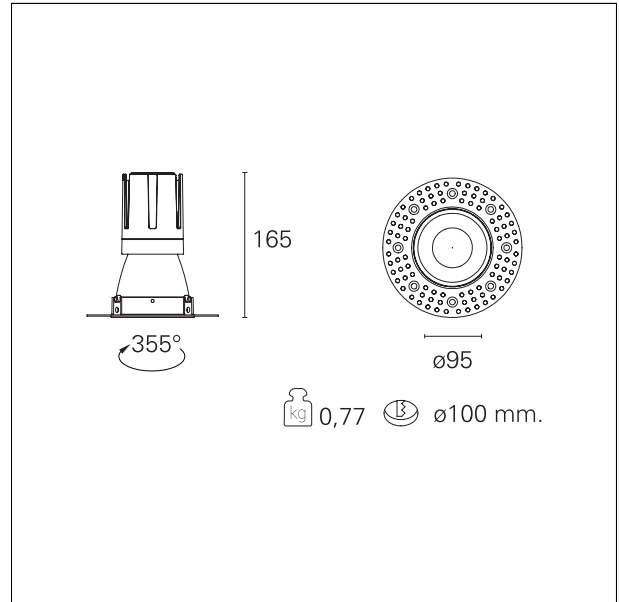

#### DESCRIPTION

Nemo TL is the trimless series of the Nemo family designed for installations in plasterboard false ceilings with no visible edge. Models up to 24W are equipped with a pre-drilled fixed frame for direct fixing of the luminaire to the false ceiling; The 33W and 42W models are equipped with height-adjustable fixing frame. Nemo TL Comfort is the solution for installations with maximum visual comfort; thanks to its 48 ° cut off, the TL Comfort version of the Nemo series guarantees maximum control of direct glare. The lighting modules are all equipped with the latest generation of LEDs (CRI > 90 and SDCM < 3). The interchangeable secondary reflectors are available in four different satin finishes and allow you to aesthetically characterize the system even after the first installation without changing the lighting performance. The safety cable supplied prevents accidental drops and the "fast plug" connection system to the driver allows quick and safe installation.

#### PRODUCTS CHARACTERISTICS

installation type	<b>trimless recessed</b>
material	<b>Aluminum</b>
Color	<b>Matt black</b>
Power	<b>24 W</b>
Lumen output - Full emission	<b>2180 lm</b>
Efficacy	<b>91 lm/W</b>
Diameter	<b>Ø 95 mm.</b>
Dimensions	<b>h 165 mm.</b>
net weight	<b>0,77 kg.</b>

#### HOLE RECESS DIMENSIONS

hole recess diameter	<b>Ø 100 mm.</b>
----------------------	------------------