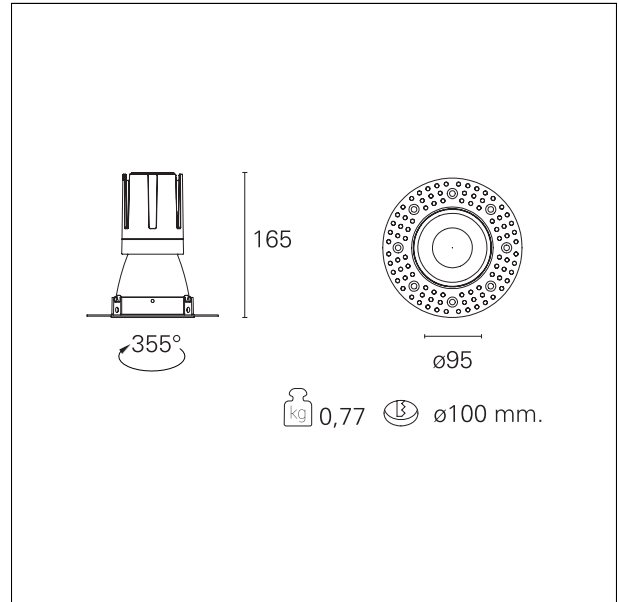

#### DESCRIPTION

Nemo TL is the trimless series of the Nemo family designed for installations in plasterboard false ceilings with no visible edge. Models up to 24W are equipped with a pre-drilled fixed frame for direct fixing of the luminaire to the false ceiling; The 33W and 42W models are equipped with height-adjustable fixing frame. Nemo TL Comfort is the solution for installations with maximum visual comfort; thanks to its 48 ° cut off, the TL Comfort version of the Nemo series guarantees maximum control of direct glare. The lighting modules are all equipped with the latest generation of LEDs (CRI > 90 and SDCM < 3). The interchangeable secondary reflectors are available in four different satin finishes and allow you to aesthetically characterize the system even after the first installation without changing the lighting performance. The safety cable supplied prevents accidental drops and the "fast plug" connection system to the driver allows quick and safe installation.

#### PRODUCTS CHARACTERISTICS

installation type	<b>trimless recessed</b>
material	<b>Aluminum</b>
Color	<b>Matt black</b>
Power	<b>24 W</b>
Lumen output - Full emission	<b>2148 lm</b>
Efficacy	<b>90 lm/W</b>
Diameter	<b>Ø 95 mm.</b>
Dimensions	<b>h 165 mm.</b>
net weight	<b>0,77 kg.</b>

#### HOLE RECESS DIMENSIONS

hole recess diameter	<b>Ø 100 mm.</b>
----------------------	------------------