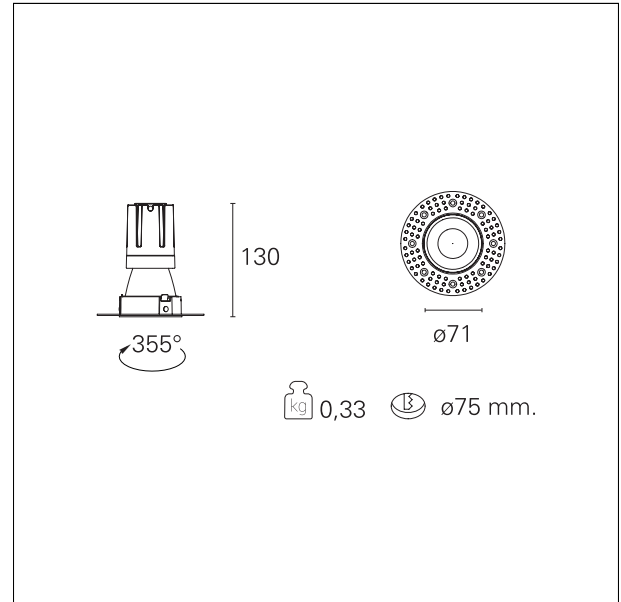

Nemo TL Comfort

RTT22316 - Trimless + Matt Black Reflector - 15 W - 1450 lumen / 4000 K / CRI >90

DESCRIPTION

Nemo TL is the trimless series of the Nemo family designed for installations in plasterboard false ceilings with no visible edge. Models up to 24W are equipped with a pre-drilled fixed frame for direct fixing of the luminaire to the false ceiling; The 33W and 42W models are equipped with height-adjustable fixing frame. Nemo TL Comfort is the solution for installations with maximum visual comfort; thanks to its 48 ° cut off, the TL Comfort version of the Nemo series guarantees maximum control of direct glare. The lighting modules are all equipped with the latest generation of LEDs (CRI > 90 and SDCM < 3). The interchangeable secondary reflectors are available in four different satin finishes and allow you to aesthetically characterize the system even after the first installation without changing the lighting performance. The safety cable supplied prevents accidental drops and the "fast plug" connection system to the driver allows quick and safe installation.

Switch **On÷Off**

PRODUCTS CHARACTERISTICS

installation type	trimless recessed
material	Aluminum
Color	Matt black
Power	15 W
Lumen output - Full emission	1452 lm
Efficacy	97 lm/W
Diameter	Ø 71 mm.
Dimensions	h 130 mm.
net weight	0,33 kg.

optical compartment IP rate	IP40
recessed compartment IP rate	IP20
IK	IK02

HOLE RECESS DIMENSIONS

hole recess diameter	Ø 75 mm.
----------------------	-----------------

ENERGY CLASSIFICATION

This luminaire contains built-in LED lamps.

luminous effect optic	wide
Beam angle - direct	55°
UGR	≤ 17
Cut Hood	48°

PHOTOMETRIC