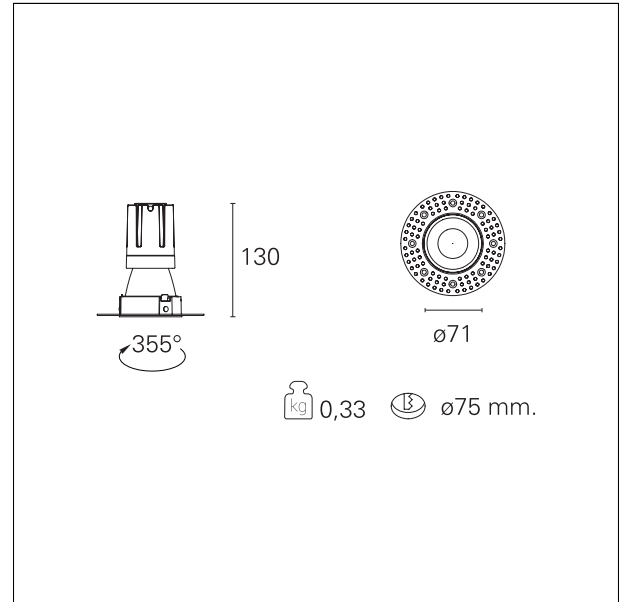

#### DESCRIPTION

Nemo TL is the trimless series of the Nemo family designed for installations in plasterboard false ceilings with no visible edge. Models up to 24W are equipped with a pre-drilled fixed frame for direct fixing of the luminaire to the false ceiling; The 33W and 42W models are equipped with height-adjustable fixing frame. Nemo TL Comfort is the solution for installations with maximum visual comfort; thanks to its 48 ° cut off, the TL Comfort version of the Nemo series guarantees maximum control of direct glare. The lighting modules are all equipped with the latest generation of LEDs (CRI > 90 and SDCM < 3). The interchangeable secondary reflectors are available in four different satin finishes and allow you to aesthetically characterize the system even after the first installation without changing the lighting performance. The safety cable supplied prevents accidental drops and the "fast plug" connection system to the driver allows quick and safe installation.

#### PRODUCTS CHARACTERISTICS

installation type	<b>trimless recessed</b>
material	<b>Aluminum</b>
Color	<b>Matt black</b>
Power	<b>15 W</b>
Lumen output - Full emission	<b>1452 lm</b>
Efficacy	<b>97 lm/W</b>
Diameter	<b>Ø 71 mm.</b>
Dimensions	<b>h 130 mm.</b>
net weight	<b>0,33 kg.</b>

#### HOLE RECESS DIMENSIONS

hole recess diameter	<b>Ø 75 mm.</b>
----------------------	-----------------