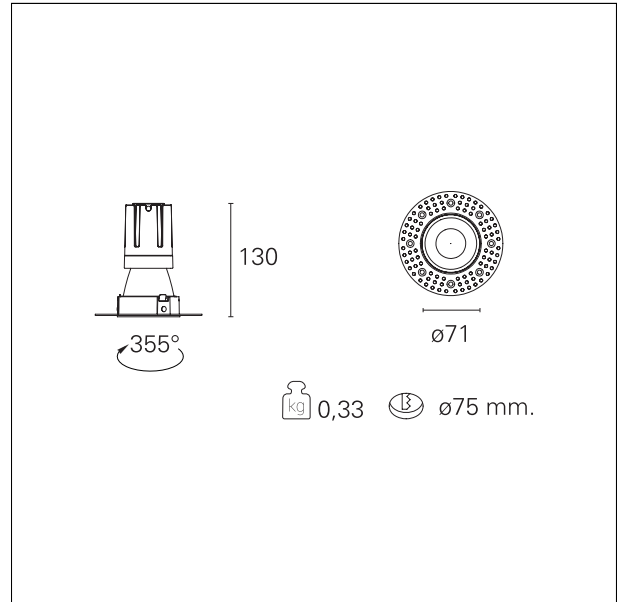

Nemo TL Comfort

RTT22314 - Trimless + Matt Black Reflector - 15 W - 1450 lumen / 4000 K / CRI >90

DESCRIPTION

Nemo TL is the trimless series of the Nemo family designed for installations in plasterboard false ceilings with no visible edge. Models up to 24W are equipped with a pre-drilled fixed frame for direct fixing of the luminaire to the false ceiling; The 33W and 42W models are equipped with height-adjustable fixing frame. Nemo TL Comfort is the solution for installations with maximum visual comfort; thanks to its 48 ° cut off, the TL Comfort version of the Nemo series guarantees maximum control of direct glare. The lighting modules are all equipped with the latest generation of LEDs (CRI > 90 and SDCM < 3). The interchangeable secondary reflectors are available in four different satin finishes and allow you to aesthetically characterize the system even after the first installation without changing the lighting performance. The safety cable supplied prevents accidental drops and the "fast plug" connection system to the driver allows quick and safe installation.

Switch **On+Off**

PRODUCTS CHARACTERISTICS

installation type	trimless recessed
material	Aluminum
Color	Matt black
Power	15 W
Lumen output - Full emission	1440 lm
Efficacy	96 lm/W
Diameter	Ø 71 mm.
Dimensions	h 130 mm.
net weight	0,33 kg.

optical compartment IP rate	IP40
recessed compartment IP rate	IP20
IK	IK02

HOLE RECESS DIMENSIONS

hole recess diameter	Ø 75 mm.
----------------------	-----------------

ENERGY CLASSIFICATION

This luminaire contains built-in LED lamps.

luminous effect	flood
optic	38°
Beam angle - direct	38°
UGR	≤ 17
Cut Hood	48°

PHOTOMETRIC