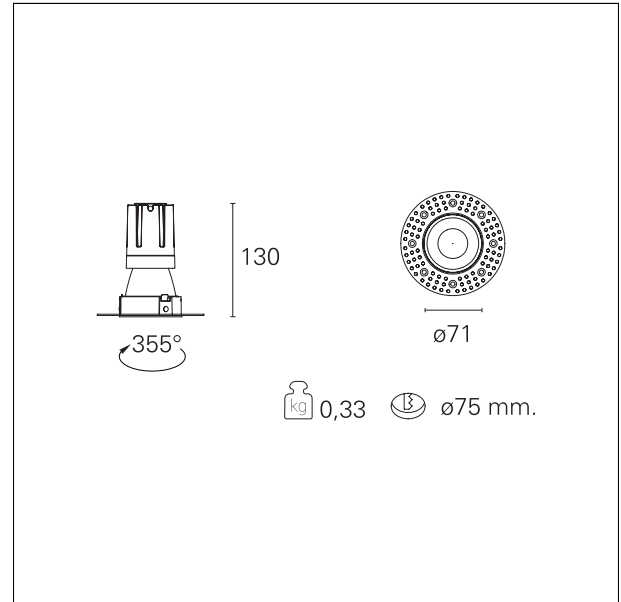

#### DESCRIPTION

Nemo TL is the trimless series of the Nemo family designed for installations in plasterboard false ceilings with no visible edge. Models up to 24W are equipped with a pre-drilled fixed frame for direct fixing of the luminaire to the false ceiling; The 33W and 42W models are equipped with height-adjustable fixing frame. Nemo TL Comfort is the solution for installations with maximum visual comfort; thanks to its 48 ° cut off, the TL Comfort version of the Nemo series guarantees maximum control of direct glare. The lighting modules are all equipped with the latest generation of LEDs (CRI > 90 and SDCM < 3). The interchangeable secondary reflectors are available in four different satin finishes and allow you to aesthetically characterize the system even after the first installation without changing the lighting performance. The safety cable supplied prevents accidental drops and the "fast plug" connection system to the driver allows quick and safe installation.

#### PRODUCTS CHARACTERISTICS

installation type	<b>trimless recessed</b>
material	<b>Aluminum</b>
Color	<b>Matt black</b>
Power	<b>15 W</b>
Lumen output - Full emission	<b>1440 lm</b>
Efficacy	<b>96 lm/W</b>
Diameter	<b>Ø 71 mm.</b>
Dimensions	<b>h 130 mm.</b>
net weight	<b>0,33 kg.</b>

#### HOLE RECESS DIMENSIONS

hole recess diameter	<b>Ø 75 mm.</b>
----------------------	-----------------