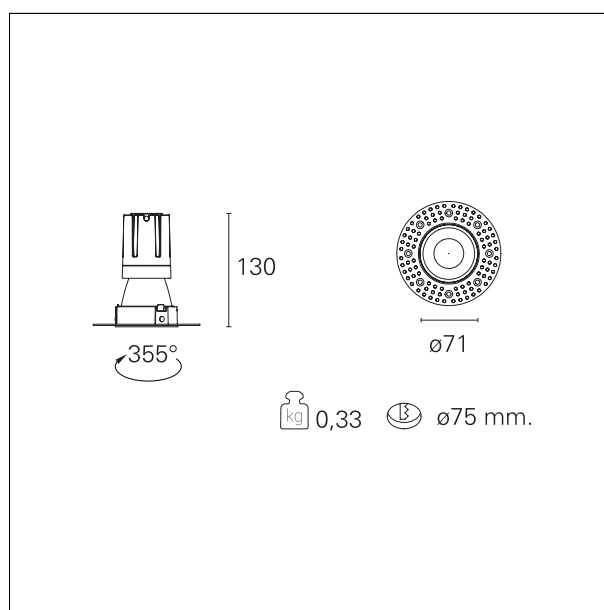

Nemo TL Comfort

RTT22313 - Trimless + Matt Black Reflector - 15 W - 1450 lumen / 3000 K / CRI >90

DESCRIPTION

Nemo TL is the trimless series of the Nemo family designed for installations in plasterboard false ceilings with no visible edge. Models up to 24W are equipped with a pre-drilled fixed frame for direct fixing of the luminaire to the false ceiling; The 33W and 42W models are equipped with height-adjustable fixing frame. Nemo TL Comfort is the solution for installations with maximum visual comfort; thanks to its 48 ° cut off, the TL Comfort version of the Nemo series guarantees maximum control of direct glare. The lighting modules are all equipped with the latest generation of LEDs (CRI > 90 and SDCM < 3). The interchangeable secondary reflectors are available in four different satin finishes and allow you to aesthetically characterize the system even after the first installation without changing the lighting performance. The safety cable supplied prevents accidental drops and the "fast plug" connection system to the driver allows quick and safe installation.

Switch

On+Off

PRODUCTS CHARACTERISTICS

installation type	trimless recessed
material	Aluminum
Color	Matt black
Power	15 W
Lumen output - Full emission	1402 lm
Efficacy	93 lm/W
Diameter	Ø 71 mm.
Dimensions	h 130 mm.
net weight	0,33 kg.

optical compartment IP rate	IP40
recessed compartment IP rate	IP20
IK	IK02

HOLE RECESS DIMENSIONS

hole recess diameter	Ø 75 mm.
----------------------	-----------------

ENERGY CLASSIFICATION

This luminaire contains built-in LED lamps.

luminous effect	flood
optic	38°
Beam angle - direct	38°
UGR	≤ 17
Cut Hood	48°

PHOTOMETRIC