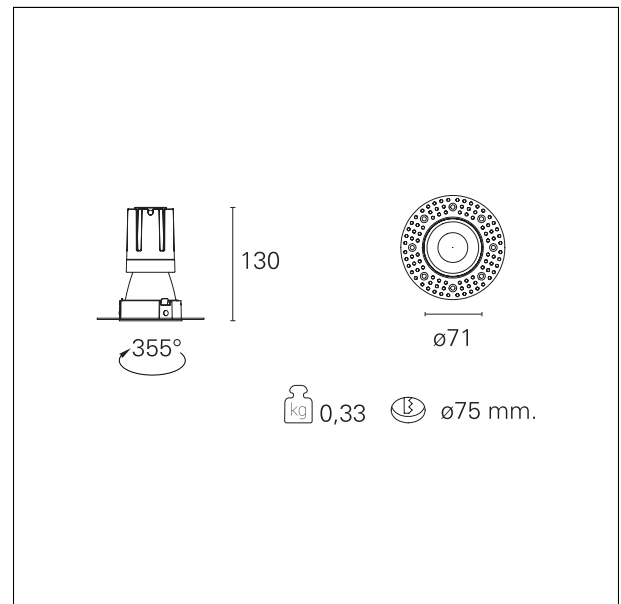

Nemo TL Comfort

RTT22313PD - Trimless + Matt Black Reflector - 15 W - 1450 lumen / 3000 K / CRI >90

DESCRIPTION

Nemo TL is the trimless series of the Nemo family designed for installations in plasterboard false ceilings with no visible edge. Models up to 24W are equipped with a pre-drilled fixed frame for direct fixing of the luminaire to the false ceiling; The 33W and 42W models are equipped with height-adjustable fixing frame. Nemo TL Comfort is the solution for installations with maximum visual comfort; thanks to its 48 ° cut off, the TL Comfort version of the Nemo series guarantees maximum control of direct glare. The lighting modules are all equipped with the latest generation of LEDs (CRI > 90 and SDCM < 3). The interchangeable secondary reflectors are available in four different satin finishes and allow you to aesthetically characterize the system even after the first installation without changing the lighting performance. The safety cable supplied prevents accidental drops and the "fast plug" connection system to the driver allows quick and safe installation.

Switch

Pan Digital

PRODUCTS CHARACTERISTICS

installation type	trimless recessed
material	Aluminum
Color	Matt black
Power	15 W
Lumen output - Full emission	1402 lm
Efficacy	93 lm/W
Diameter	Ø 71 mm.
Dimensions	h 130 mm.
net weight	0,33 kg.

optical compartment IP rate	IP40
recessed compartment IP rate	IP20
IK	IK02

HOLE RECESS DIMENSIONS

hole recess diameter	Ø 75 mm.
----------------------	-----------------

ENERGY CLASSIFICATION

This luminaire contains built-in LED lamps.

RTT22313PD - Trimless + Matt Black Reflector - 15 W - 1450 lumen / 3000 K / CRI >90

luminous effect	flood
optic	38°
Beam angle - direct	38°
UGR	≤ 17
Cut Hood	48°

PHOTOMETRIC