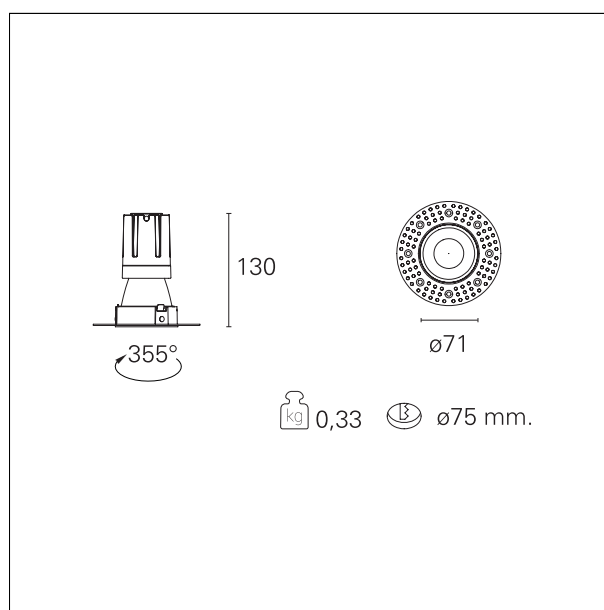

#### DESCRIPTION

Nemo TL is the trimless series of the Nemo family designed for installations in plasterboard false ceilings with no visible edge. Models up to 24W are equipped with a pre-drilled fixed frame for direct fixing of the luminaire to the false ceiling; The 33W and 42W models are equipped with height-adjustable fixing frame. Nemo TL Comfort is the solution for installations with maximum visual comfort; thanks to its 48 ° cut off, the TL Comfort version of the Nemo series guarantees maximum control of direct glare. The lighting modules are all equipped with the latest generation of LEDs (CRI > 90 and SDCM < 3). The interchangeable secondary reflectors are available in four different satin finishes and allow you to aesthetically characterize the system even after the first installation without changing the lighting performance. The safety cable supplied prevents accidental drops and the "fast plug" connection system to the driver allows quick and safe installation.

#### PRODUCTS CHARACTERISTICS

installation type	<b>trimless recessed</b>
material	<b>Aluminum</b>
Color	<b>Matt black</b>
Power	<b>15 W</b>
Lumen output - Full emission	<b>1436 lm</b>
Efficacy	<b>96 lm/W</b>
Diameter	<b>Ø 71 mm.</b>
Dimensions	<b>h 130 mm.</b>
net weight	<b>0,33 kg.</b>

#### HOLE RECESS DIMENSIONS

hole recess diameter	<b>Ø 75 mm.</b>
----------------------	-----------------