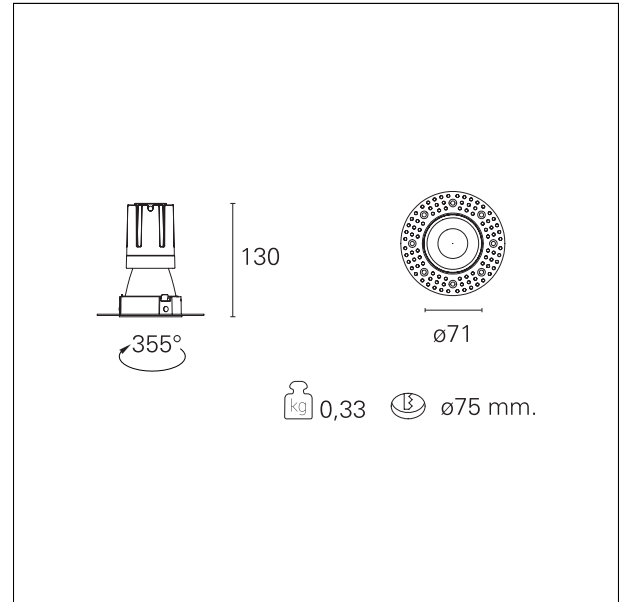

#### DESCRIPTION

Nemo TL is the trimless series of the Nemo family designed for installations in plasterboard false ceilings with no visible edge. Models up to 24W are equipped with a pre-drilled fixed frame for direct fixing of the luminaire to the false ceiling; The 33W and 42W models are equipped with height-adjustable fixing frame. Nemo TL Comfort is the solution for installations with maximum visual comfort; thanks to its 48 ° cut off, the TL Comfort version of the Nemo series guarantees maximum control of direct glare. The lighting modules are all equipped with the latest generation of LEDs (CRI > 90 and SDCM < 3). The interchangeable secondary reflectors are available in four different satin finishes and allow you to aesthetically characterize the system even after the first installation without changing the lighting performance. The safety cable supplied prevents accidental drops and the "fast plug" connection system to the driver allows quick and safe installation.

#### PRODUCTS CHARACTERISTICS

installation type	<b>trimless recessed</b>
material	<b>Aluminum</b>
Color	<b>Matt black</b>
Power	<b>15 W</b>
Lumen output - Full emission	<b>1398 lm</b>
Efficacy	<b>93 lm/W</b>
Diameter	<b>Ø 71 mm.</b>
Dimensions	<b>h 130 mm.</b>
net weight	<b>0,33 kg.</b>

#### HOLE RECESS DIMENSIONS

hole recess diameter	<b>Ø 75 mm.</b>
----------------------	-----------------