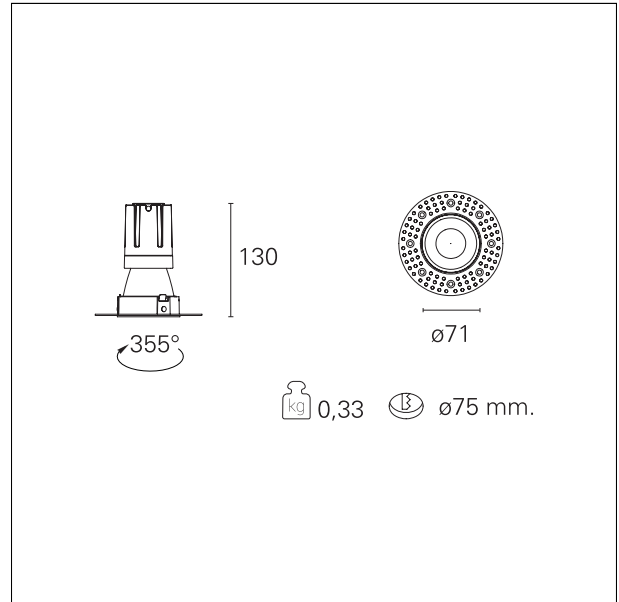

#### DESCRIPTION

Nemo TL is the trimless series of the Nemo family designed for installations in plasterboard false ceilings with no visible edge. Models up to 24W are equipped with a pre-drilled fixed frame for direct fixing of the luminaire to the false ceiling; The 33W and 42W models are equipped with height-adjustable fixing frame. Nemo TL Comfort is the solution for installations with maximum visual comfort; thanks to its 48 ° cut off, the TL Comfort version of the Nemo series guarantees maximum control of direct glare. The lighting modules are all equipped with the latest generation of LEDs (CRI > 90 and SDCM < 3). The interchangeable secondary reflectors are available in four different satin finishes and allow you to aesthetically characterize the system even after the first installation without changing the lighting performance. The safety cable supplied prevents accidental drops and the "fast plug" connection system to the driver allows quick and safe installation.

#### PRODUCTS CHARACTERISTICS

installation type	<b>trimless recessed</b>
material	<b>Aluminum</b>
Color	<b>Matt black</b>
Power	<b>15 W</b>
Lumen output - Full emission	<b>1430 lm</b>
Efficacy	<b>95 lm/W</b>
Diameter	<b>Ø 71 mm.</b>
Dimensions	<b>h 130 mm.</b>
net weight	<b>0,33 kg.</b>

#### HOLE RECESS DIMENSIONS

hole recess diameter	<b>Ø 75 mm.</b>
----------------------	-----------------