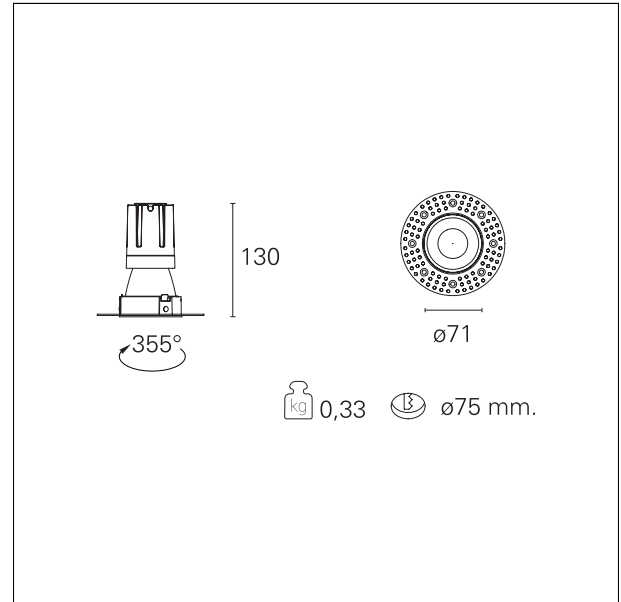

Nemo TL Comfort

RTT22309 - Trimless + Matt Black Reflector - 15 W - 1450 lumen / 3000 K / CRI >90

DESCRIPTION

Nemo TL is the trimless series of the Nemo family designed for installations in plasterboard false ceilings with no visible edge. Models up to 24W are equipped with a pre-drilled fixed frame for direct fixing of the luminaire to the false ceiling; The 33W and 42W models are equipped with height-adjustable fixing frame. Nemo TL Comfort is the solution for installations with maximum visual comfort; thanks to its 48 ° cut off, the TL Comfort version of the Nemo series guarantees maximum control of direct glare. The lighting modules are all equipped with the latest generation of LEDs (CRI > 90 and SDCM < 3). The interchangeable secondary reflectors are available in four different satin finishes and allow you to aesthetically characterize the system even after the first installation without changing the lighting performance. The safety cable supplied prevents accidental drops and the "fast plug" connection system to the driver allows quick and safe installation.

Switch **On+Off**

PRODUCTS CHARACTERISTICS

installation type	trimless recessed
material	Aluminum
Color	Matt black
Power	15 W
Lumen output - Full emission	1394 lm
Efficacy	93 lm/W
Diameter	Ø 71 mm.
Dimensions	h 130 mm.
net weight	0,33 kg.

optical compartment IP rate	IP40
recessed compartment IP rate	IP20
IK	IK02

HOLE RECESS DIMENSIONS

hole recess diameter	Ø 75 mm.
----------------------	-----------------

ENERGY CLASSIFICATION

This luminaire contains built-in LED lamps.

luminous effect	spot
optic	15°
Beam angle - direct	15°
UGR	≤ 19
Cut Hood	48°

PHOTOMETRIC