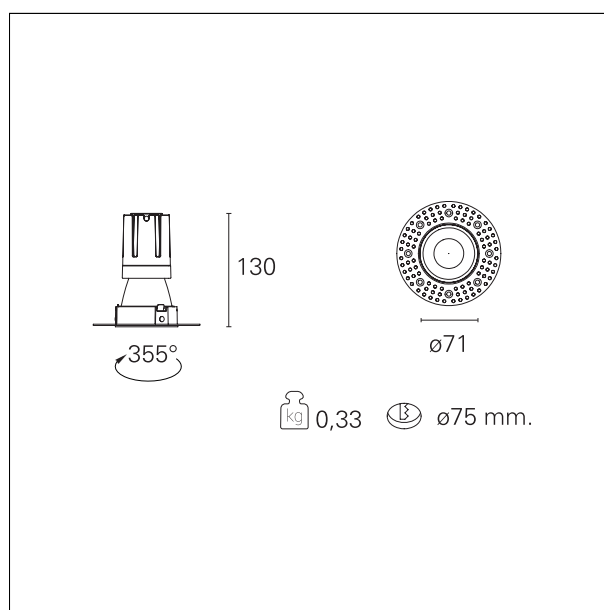

#### DESCRIPTION

Nemo TL is the trimless series of the Nemo family designed for installations in plasterboard false ceilings with no visible edge. Models up to 24W are equipped with a pre-drilled fixed frame for direct fixing of the luminaire to the false ceiling; The 33W and 42W models are equipped with height-adjustable fixing frame. Nemo TL Comfort is the solution for installations with maximum visual comfort; thanks to its 48 ° cut off, the TL Comfort version of the Nemo series guarantees maximum control of direct glare. The lighting modules are all equipped with the latest generation of LEDs (CRI > 90 and SDCM < 3). The interchangeable secondary reflectors are available in four different satin finishes and allow you to aesthetically characterize the system even after the first installation without changing the lighting performance. The safety cable supplied prevents accidental drops and the "fast plug" connection system to the driver allows quick and safe installation.

#### PRODUCTS CHARACTERISTICS

installation type	<b>trimless recessed</b>
material	<b>Aluminum</b>
Color	<b>Matt black</b>
Power	<b>15 W</b>
Lumen output - Full emission	<b>1394 lm</b>
Efficacy	<b>93 lm/W</b>
Diameter	<b>Ø 71 mm.</b>
Dimensions	<b>h 130 mm.</b>
net weight	<b>0,33 kg.</b>

#### HOLE RECESS DIMENSIONS

hole recess diameter	<b>Ø 75 mm.</b>
----------------------	-----------------