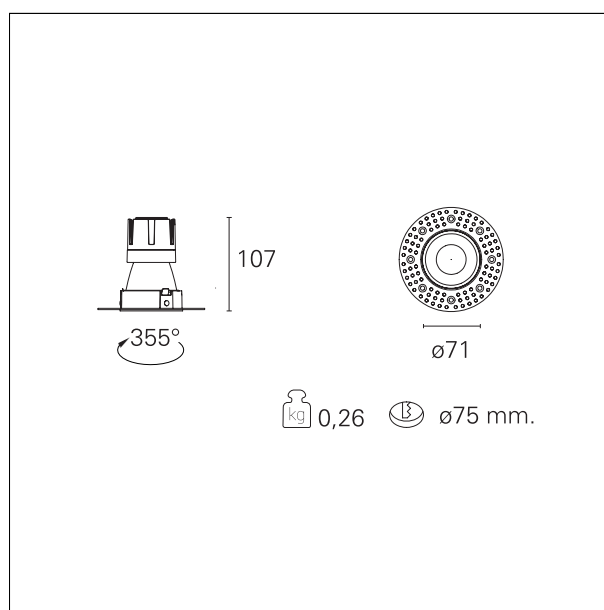

### Nemo TL Comfort

**RTT22308** - Trimless + Matt Black Reflector - 10 W - 920 lumen / 4000 K / CRI >90

#### DESCRIPTION

Nemo TL is the trimless series of the Nemo family designed for installations in plasterboard false ceilings with no visible edge. Models up to 24W are equipped with a pre-drilled fixed frame for direct fixing of the luminaire to the false ceiling; The 33W and 42W models are equipped with height-adjustable fixing frame. Nemo TL Comfort is the solution for installations with maximum visual comfort; thanks to its 48 ° cut off, the TL Comfort version of the Nemo series guarantees maximum control of direct glare. The lighting modules are all equipped with the latest generation of LEDs (CRI > 90 and SDCM < 3). The interchangeable secondary reflectors are available in four different satin finishes and allow you to aesthetically characterize the system even after the first installation without changing the lighting performance. The safety cable supplied prevents accidental drops and the "fast plug" connection system to the driver allows quick and safe installation.

#### PRODUCTS CHARACTERISTICS

installation type	<b>trimless recessed</b>
material	<b>Aluminum</b>
Color	<b>Matt black</b>
Power	<b>10 W</b>
Lumen output - Full emission	<b>968 lm</b>
Efficacy	<b>97 lm/W</b>
Diameter	<b>Ø 71 mm.</b>
Dimensions	<b>h 107 mm.</b>
net weight	<b>0,26 kg.</b>

#### HOLE RECESS DIMENSIONS

hole recess diameter	<b>Ø 75 mm.</b>
----------------------	-----------------