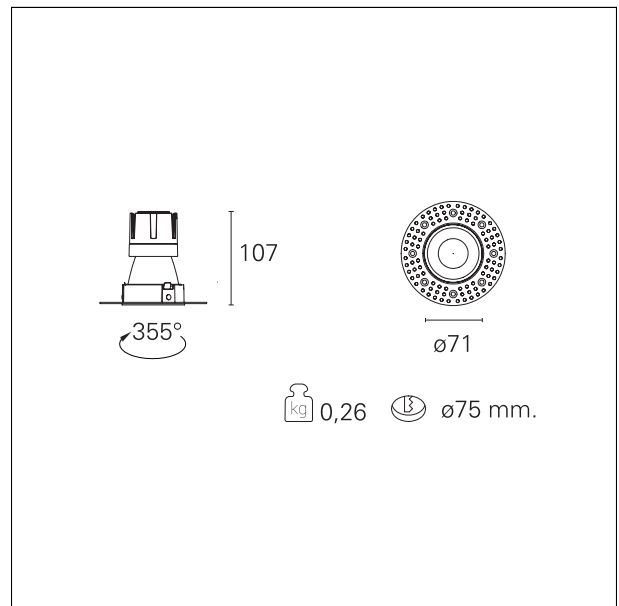

Nemo TL Comfort

RTT22307DM - Trimless + Matt Black Reflector - 10 W - 920 lumen / 3000 K / CRI >90

DESCRIPTION

Nemo TL is the trimless series of the Nemo family designed for installations in plasterboard false ceilings with no visible edge. Models up to 24W are equipped with a pre-drilled fixed frame for direct fixing of the luminaire to the false ceiling; The 33W and 42W models are equipped with height-adjustable fixing frame. Nemo TL Comfort is the solution for installations with maximum visual comfort; thanks to its 48 ° cut off, the TL Comfort version of the Nemo series guarantees maximum control of direct glare. The lighting modules are all equipped with the latest generation of LEDs (CRI > 90 and SDCM < 3). The interchangeable secondary reflectors are available in four different satin finishes and allow you to aesthetically characterize the system even after the first installation without changing the lighting performance. The safety cable supplied prevents accidental drops and the "fast plug" connection system to the driver allows quick and safe installation.

Switch 1...10V / Push

PRODUCTS CHARACTERISTICS

installation type	trimless recessed
material	Aluminum
Color	Matt black
Power	10 W
Lumen output - Full emission	916 lm
Efficacy	92 lm/W
Diameter	Ø 71 mm.
Dimensions	h 107 mm.
net weight	0,26 kg.

optical compartment IP rate	IP40
recessed compartment IP rate	IP20
IK	IK02

HOLE RECESS DIMENSIONS

hole recess diameter	Ø 75 mm.
----------------------	-----------------

ENERGY CLASSIFICATION

This luminaire contains built-in LED lamps.

RTT22307DM - Trimless + Matt Black Reflector - 10 W - 920 lumen / 3000 K / CRI >90

luminous effect optic	wide
Beam angle - direct	55°
UGR	≤ 17
Cut Hood	48°

PHOTOMETRIC