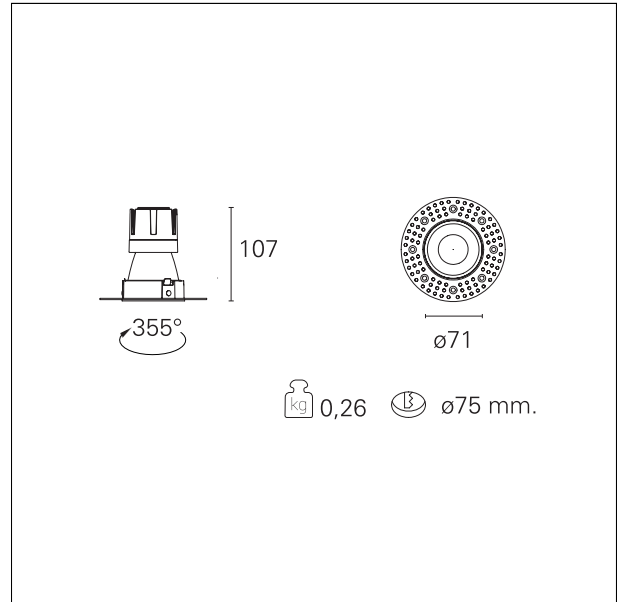

#### DESCRIPTION

Nemo TL is the trimless series of the Nemo family designed for installations in plasterboard false ceilings with no visible edge. Models up to 24W are equipped with a pre-drilled fixed frame for direct fixing of the luminaire to the false ceiling; The 33W and 42W models are equipped with height-adjustable fixing frame. Nemo TL Comfort is the solution for installations with maximum visual comfort; thanks to its 48 ° cut off, the TL Comfort version of the Nemo series guarantees maximum control of direct glare. The lighting modules are all equipped with the latest generation of LEDs (CRI > 90 and SDCM < 3). The interchangeable secondary reflectors are available in four different satin finishes and allow you to aesthetically characterize the system even after the first installation without changing the lighting performance. The safety cable supplied prevents accidental drops and the "fast plug" connection system to the driver allows quick and safe installation.

#### PRODUCTS CHARACTERISTICS

installation type	<b>trimless recessed</b>
material	<b>Aluminum</b>
Color	<b>Matt black</b>
Power	<b>10 W</b>
Lumen output - Full emission	<b>916 lm</b>
Efficacy	<b>92 lm/W</b>
Diameter	<b>Ø 71 mm.</b>
Dimensions	<b>h 107 mm.</b>
net weight	<b>0,26 kg.</b>

#### HOLE RECESS DIMENSIONS

hole recess diameter	<b>Ø 75 mm.</b>
----------------------	-----------------