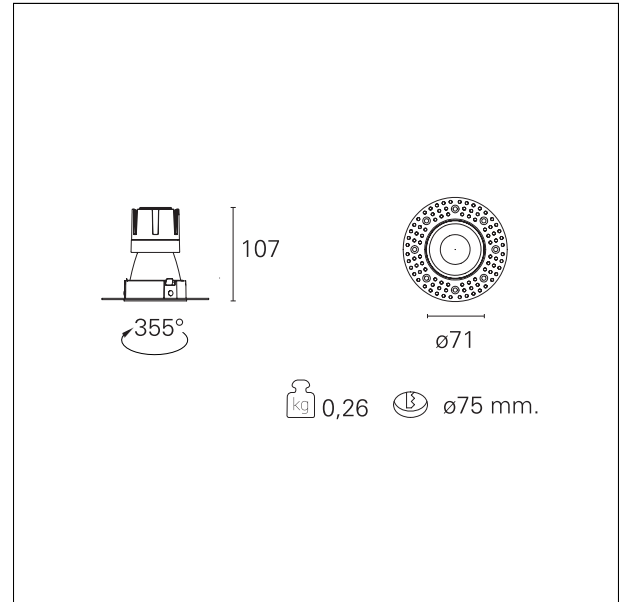

Nemo TL Comfort

RTT22305 - Trimless + Matt Black Reflector - 10 W - 920 lumen / 3000 K / CRI >90

DESCRIPTION

Nemo TL is the trimless series of the Nemo family designed for installations in plasterboard false ceilings with no visible edge. Models up to 24W are equipped with a pre-drilled fixed frame for direct fixing of the luminaire to the false ceiling; The 33W and 42W models are equipped with height-adjustable fixing frame. Nemo TL Comfort is the solution for installations with maximum visual comfort; thanks to its 48 ° cut off, the TL Comfort version of the Nemo series guarantees maximum control of direct glare. The lighting modules are all equipped with the latest generation of LEDs (CRI > 90 and SDCM < 3). The interchangeable secondary reflectors are available in four different satin finishes and allow you to aesthetically characterize the system even after the first installation without changing the lighting performance. The safety cable supplied prevents accidental drops and the "fast plug" connection system to the driver allows quick and safe installation.

Switch

On+Off

PRODUCTS CHARACTERISTICS

installation type	trimless recessed
material	Aluminum
Color	Matt black
Power	10 W
Lumen output - Full emission	910 lm
Efficacy	91 lm/W
Diameter	Ø 71 mm.
Dimensions	h 107 mm.
net weight	0,26 kg.

optical compartment IP rate	IP40
recessed compartment IP rate	IP20
IK	IK02

HOLE RECESS DIMENSIONS

hole recess diameter	Ø 75 mm.
----------------------	-----------------

ENERGY CLASSIFICATION

This luminaire contains built-in LED lamps.

luminous effect	flood
optic	38°
Beam angle - direct	38°
UGR	≤ 17
Cut Hood	48°

PHOTOMETRIC