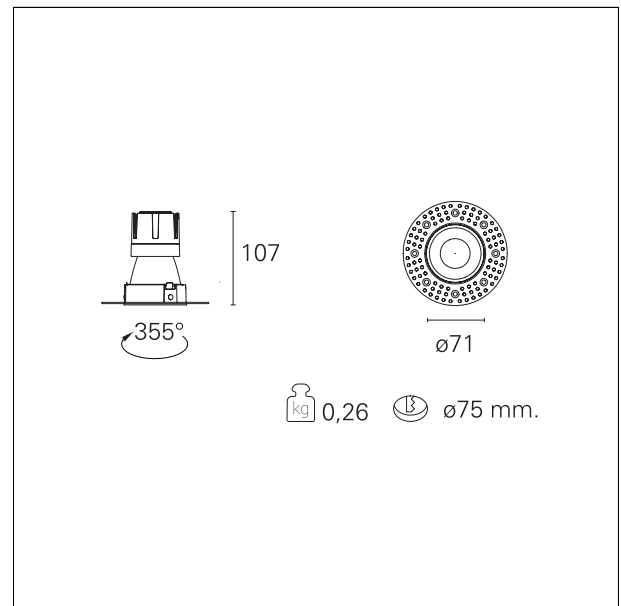

Nemo TL Comfort

RTT22304 - Trimless + Matt Black Reflector - 10 W - 920 lumen / 4000 K / CRI >90

DESCRIPTION

Nemo TL is the trimless series of the Nemo family designed for installations in plasterboard false ceilings with no visible edge. Models up to 24W are equipped with a pre-drilled fixed frame for direct fixing of the luminaire to the false ceiling; The 33W and 42W models are equipped with height-adjustable fixing frame. Nemo TL Comfort is the solution for installations with maximum visual comfort; thanks to its 48 ° cut off, the TL Comfort version of the Nemo series guarantees maximum control of direct glare. The lighting modules are all equipped with the latest generation of LEDs (CRI > 90 and SDCM < 3). The interchangeable secondary reflectors are available in four different satin finishes and allow you to aesthetically characterize the system even after the first installation without changing the lighting performance. The safety cable supplied prevents accidental drops and the "fast plug" connection system to the driver allows quick and safe installation.

Switch

On+Off

PRODUCTS CHARACTERISTICS

installation type	trimless recessed
material	Aluminum
Color	Matt black
Power	10 W
Lumen output - Full emission	950 lm
Efficacy	95 lm/W
Diameter	Ø 71 mm.
Dimensions	h 107 mm.
net weight	0,26 kg.

optical compartment IP rate	IP40
recessed compartment IP rate	IP20
IK	IK02

HOLE RECESS DIMENSIONS

hole recess diameter	Ø 75 mm.
----------------------	-----------------

ENERGY CLASSIFICATION

This luminaire contains built-in LED lamps.

luminous effect optic	flood
Beam angle - direct	24°
UGR	≤ 17
Cut Hood	48°

PHOTOMETRIC