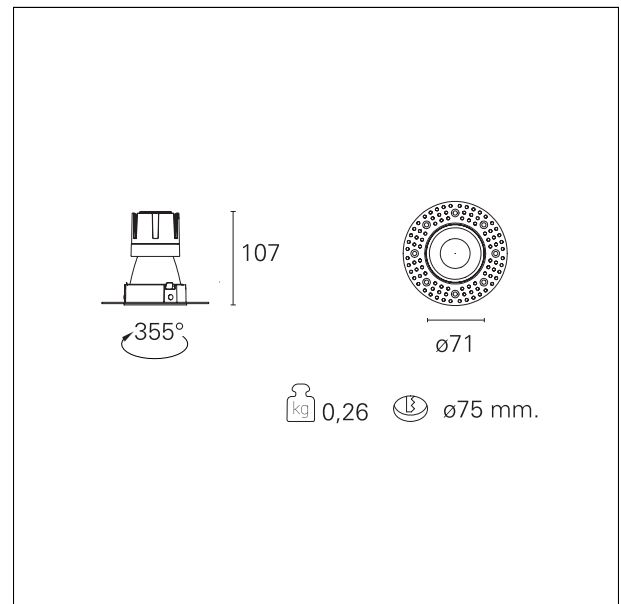

#### DESCRIPTION

Nemo TL is the trimless series of the Nemo family designed for installations in plasterboard false ceilings with no visible edge. Models up to 24W are equipped with a pre-drilled fixed frame for direct fixing of the luminaire to the false ceiling; The 33W and 42W models are equipped with height-adjustable fixing frame. Nemo TL Comfort is the solution for installations with maximum visual comfort; thanks to its 48 ° cut off, the TL Comfort version of the Nemo series guarantees maximum control of direct glare. The lighting modules are all equipped with the latest generation of LEDs (CRI > 90 and SDCM < 3). The interchangeable secondary reflectors are available in four different satin finishes and allow you to aesthetically characterize the system even after the first installation without changing the lighting performance. The safety cable supplied prevents accidental drops and the "fast plug" connection system to the driver allows quick and safe installation.

#### PRODUCTS CHARACTERISTICS

installation type	<b>trimless recessed</b>
material	<b>Aluminum</b>
Color	<b>Matt black</b>
Power	<b>10 W</b>
Lumen output - Full emission	<b>950 lm</b>
Efficacy	<b>95 lm/W</b>
Diameter	<b>Ø 71 mm.</b>
Dimensions	<b>h 107 mm.</b>
net weight	<b>0,26 kg.</b>

#### HOLE RECESS DIMENSIONS

hole recess diameter	<b>Ø 75 mm.</b>
----------------------	-----------------