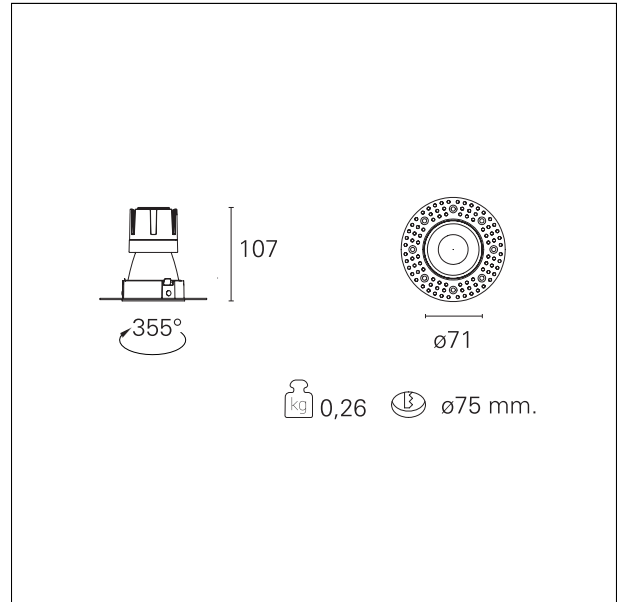

Nemo TL Comfort

RTT22303 - Trimless + Matt Black Reflector - 10 W - 920 lumen / 3000 K / CRI >90

DESCRIPTION

Nemo TL is the trimless series of the Nemo family designed for installations in plasterboard false ceilings with no visible edge. Models up to 24W are equipped with a pre-drilled fixed frame for direct fixing of the luminaire to the false ceiling; The 33W and 42W models are equipped with height-adjustable fixing frame. Nemo TL Comfort is the solution for installations with maximum visual comfort; thanks to its 48 ° cut off, the TL Comfort version of the Nemo series guarantees maximum control of direct glare. The lighting modules are all equipped with the latest generation of LEDs (CRI > 90 and SDCM < 3). The interchangeable secondary reflectors are available in four different satin finishes and allow you to aesthetically characterize the system even after the first installation without changing the lighting performance. The safety cable supplied prevents accidental drops and the "fast plug" connection system to the driver allows quick and safe installation.

Switch

On+Off

PRODUCTS CHARACTERISTICS

installation type	trimless recessed
material	Aluminum
Color	Matt black
Power	10 W
Lumen output - Full emission	912 lm
Efficacy	91 lm/W
Diameter	Ø 71 mm.
Dimensions	h 107 mm.
net weight	0,26 kg.

optical compartment IP rate	IP40
recessed compartment IP rate	IP20
IK	IK02

HOLE RECESS DIMENSIONS

hole recess diameter	Ø 75 mm.
----------------------	-----------------

ENERGY CLASSIFICATION

This luminaire contains built-in LED lamps.

luminous effect	flood
optic	24°
Beam angle - direct	24°
UGR	≤ 17
Cut Hood	48°

PHOTOMETRIC