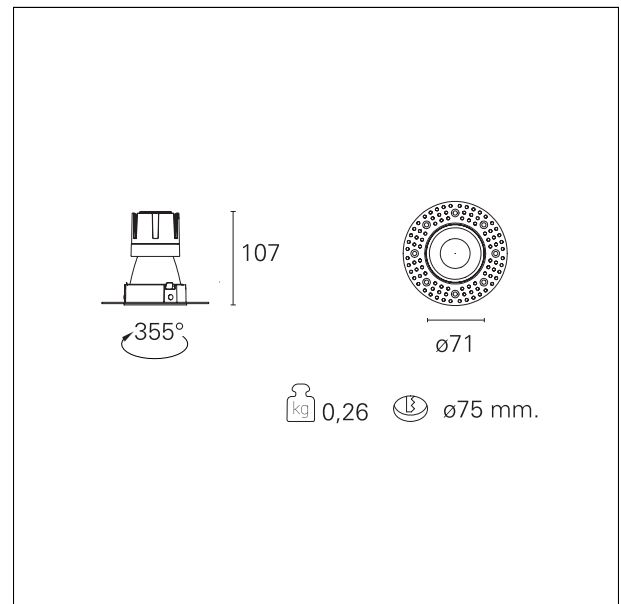

Nemo TL Comfort

RTT22303CA - Trimless + Matt Black Reflector - 10 W - 920 lumen / 3000 K / CRI >90

DESCRIPTION

Nemo TL is the trimless series of the Nemo family designed for installations in plasterboard false ceilings with no visible edge. Models up to 24W are equipped with a pre-drilled fixed frame for direct fixing of the luminaire to the false ceiling; The 33W and 42W models are equipped with height-adjustable fixing frame. Nemo TL Comfort is the solution for installations with maximum visual comfort; thanks to its 48 ° cut off, the TL Comfort version of the Nemo series guarantees maximum control of direct glare. The lighting modules are all equipped with the latest generation of LEDs (CRI > 90 and SDCM < 3). The interchangeable secondary reflectors are available in four different satin finishes and allow you to aesthetically characterize the system even after the first installation without changing the lighting performance. The safety cable supplied prevents accidental drops and the "fast plug" connection system to the driver allows quick and safe installation.

Switch

Casambi

PRODUCTS CHARACTERISTICS

installation type	trimless recessed
material	Aluminum
Color	Matt black
Power	10 W
Lumen output - Full emission	912 lm
Efficacy	91 lm/W
Diameter	Ø 71 mm.
Dimensions	h 107 mm.
net weight	0,26 kg.

optical compartment IP rate	IP40
recessed compartment IP rate	IP20
IK	IK02

HOLE RECESS DIMENSIONS

hole recess diameter	Ø 75 mm.
----------------------	-----------------

ENERGY CLASSIFICATION

This luminaire contains built-in LED lamps.

luminous effect	flood
optic	24°
Beam angle - direct	24°
UGR	≤ 17
Cut Hood	48°

PHOTOMETRIC