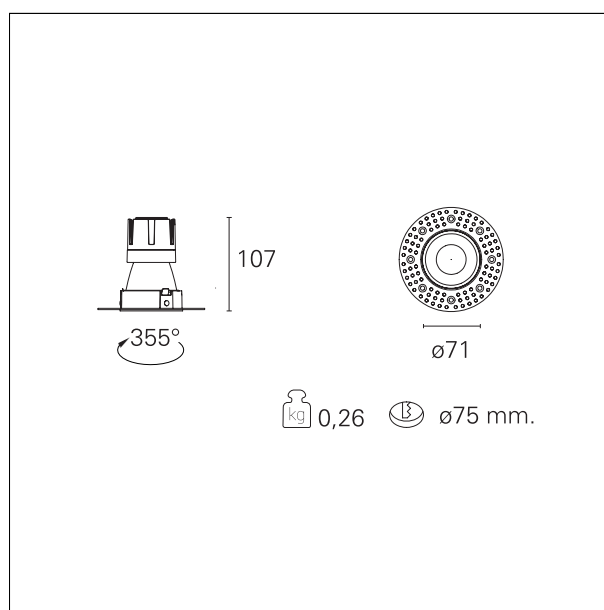

#### DESCRIPTION

Nemo TL is the trimless series of the Nemo family designed for installations in plasterboard false ceilings with no visible edge. Models up to 24W are equipped with a pre-drilled fixed frame for direct fixing of the luminaire to the false ceiling; The 33W and 42W models are equipped with height-adjustable fixing frame. Nemo TL Comfort is the solution for installations with maximum visual comfort; thanks to its 48 ° cut off, the TL Comfort version of the Nemo series guarantees maximum control of direct glare. The lighting modules are all equipped with the latest generation of LEDs (CRI > 90 and SDCM < 3). The interchangeable secondary reflectors are available in four different satin finishes and allow you to aesthetically characterize the system even after the first installation without changing the lighting performance. The safety cable supplied prevents accidental drops and the "fast plug" connection system to the driver allows quick and safe installation.

#### PRODUCTS CHARACTERISTICS

installation type	<b>trimless recessed</b>
material	<b>Aluminum</b>
Color	<b>Matt black</b>
Power	<b>10 W</b>
Lumen output - Full emission	<b>948 lm</b>
Efficacy	<b>95 lm/W</b>
Diameter	<b>Ø 71 mm.</b>
Dimensions	<b>h 107 mm.</b>
net weight	<b>0,26 kg.</b>

#### HOLE RECESS DIMENSIONS

hole recess diameter	<b>Ø 75 mm.</b>
----------------------	-----------------