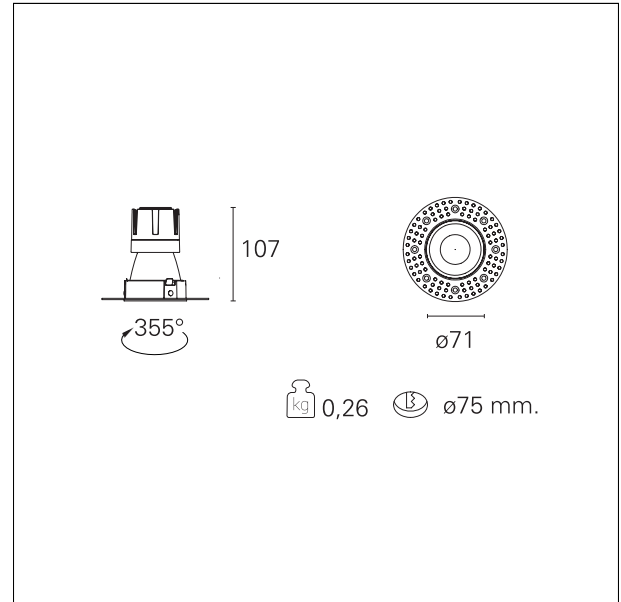

#### DESCRIPTION

Nemo TL is the trimless series of the Nemo family designed for installations in plasterboard false ceilings with no visible edge. Models up to 24W are equipped with a pre-drilled fixed frame for direct fixing of the luminaire to the false ceiling; The 33W and 42W models are equipped with height-adjustable fixing frame. Nemo TL Comfort is the solution for installations with maximum visual comfort; thanks to its 48 ° cut off, the TL Comfort version of the Nemo series guarantees maximum control of direct glare. The lighting modules are all equipped with the latest generation of LEDs (CRI > 90 and SDCM < 3). The interchangeable secondary reflectors are available in four different satin finishes and allow you to aesthetically characterize the system even after the first installation without changing the lighting performance. The safety cable supplied prevents accidental drops and the "fast plug" connection system to the driver allows quick and safe installation.

#### PRODUCTS CHARACTERISTICS

installation type	<b>trimless recessed</b>
material	<b>Aluminum</b>
Color	<b>Matt black</b>
Power	<b>10 W</b>
Lumen output - Full emission	<b>906 lm</b>
Efficacy	<b>91 lm/W</b>
Diameter	<b>Ø 71 mm.</b>
Dimensions	<b>h 107 mm.</b>
net weight	<b>0,26 kg.</b>

#### HOLE RECESS DIMENSIONS

hole recess diameter	<b>Ø 75 mm.</b>
----------------------	-----------------