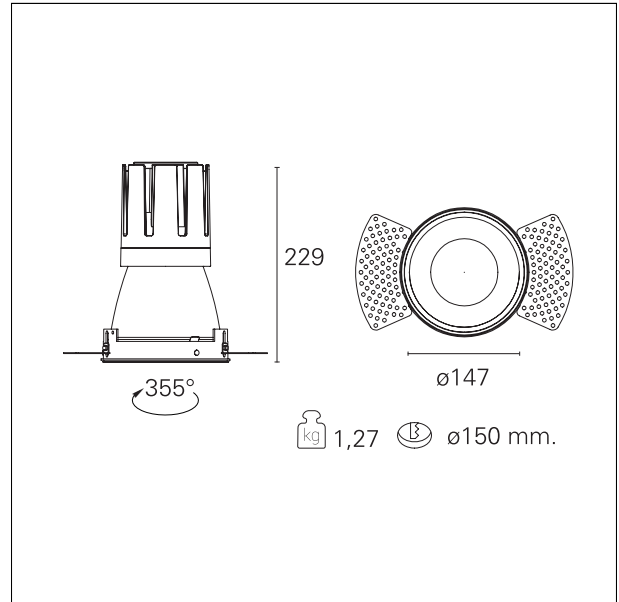

#### DESCRIPTION

Nemo TL is the trimless series of the Nemo family designed for installations in plasterboard false ceilings with no visible edge. Models up to 24W are equipped with a pre-drilled fixed frame for direct fixing of the luminaire to the false ceiling; The 33W and 42W models are equipped with height-adjustable fixing frame. Nemo TL Comfort is the solution for installations with maximum visual comfort; thanks to its 48 ° cut off, the TL Comfort version of the Nemo series guarantees maximum control of direct glare. The lighting modules are all equipped with the latest generation of LEDs (CRI > 90 and SDCM < 3). The interchangeable secondary reflectors are available in four different satin finishes and allow you to aesthetically characterize the system even after the first installation without changing the lighting performance. The safety cable supplied prevents accidental drops and the "fast plug" connection system to the driver allows quick and safe installation.

#### PRODUCTS CHARACTERISTICS

installation type	<b>trimless recessed</b>
material	<b>Aluminum</b>
Color	<b>Matt white</b>
Power	<b>42 W</b>
Lumen output - Full emission	<b>3684 lm</b>
Efficacy	<b>88 lm/W</b>
Diameter	<b>Ø 147 mm.</b>
Dimensions	<b>h 229 mm.</b>
net weight	<b>1,27 kg.</b>

#### HOLE RECESS DIMENSIONS

hole recess diameter	<b>Ø 150 mm.</b>
----------------------	------------------