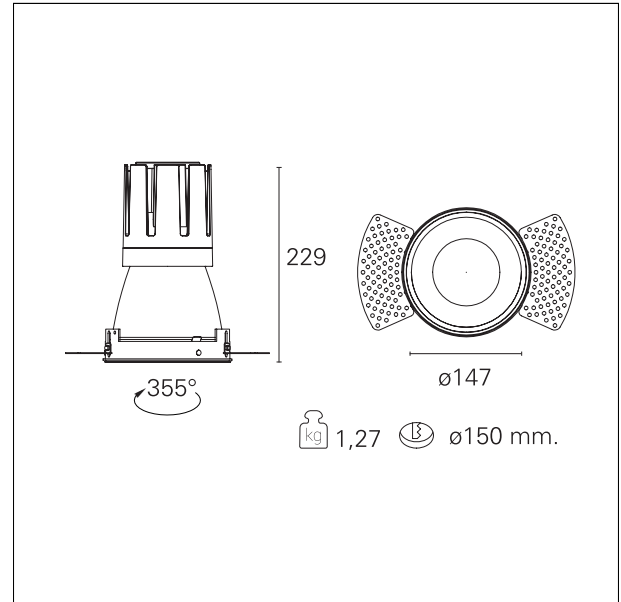

#### DESCRIPTION

Nemo TL is the trimless series of the Nemo family designed for installations in plasterboard false ceilings with no visible edge. Models up to 24W are equipped with a pre-drilled fixed frame for direct fixing of the luminaire to the false ceiling; The 33W and 42W models are equipped with height-adjustable fixing frame. Nemo TL Comfort is the solution for installations with maximum visual comfort; thanks to its 48 ° cut off, the TL Comfort version of the Nemo series guarantees maximum control of direct glare. The lighting modules are all equipped with the latest generation of LEDs (CRI > 90 and SDCM < 3). The interchangeable secondary reflectors are available in four different satin finishes and allow you to aesthetically characterize the system even after the first installation without changing the lighting performance. The safety cable supplied prevents accidental drops and the "fast plug" connection system to the driver allows quick and safe installation.

#### PRODUCTS CHARACTERISTICS

installation type	<b>trimless recessed</b>
material	<b>Aluminum</b>
Color	<b>Matt white</b>
Power	<b>42 W</b>
Lumen output - Full emission	<b>3684 lm</b>
Efficacy	<b>88 lm/W</b>
Diameter	<b>Ø 147 mm.</b>
Dimensions	<b>h 229 mm.</b>
net weight	<b>1,27 kg.</b>

#### HOLE RECESS DIMENSIONS

hole recess diameter	<b>Ø 150 mm.</b>
----------------------	------------------