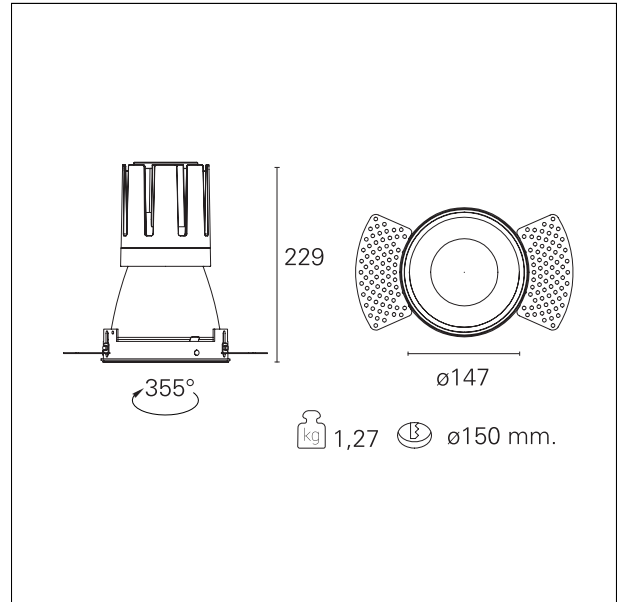

Nemo TL Comfort

RTT22260CA - Trimless + Matt White Reflector - 42 W - 3800 lumen / 2700 K / CRI >90

DESCRIPTION

Nemo TL is the trimless series of the Nemo family designed for installations in plasterboard false ceilings with no visible edge. Models up to 24W are equipped with a pre-drilled fixed frame for direct fixing of the luminaire to the false ceiling; The 33W and 42W models are equipped with height-adjustable fixing frame. Nemo TL Comfort is the solution for installations with maximum visual comfort; thanks to its 48 ° cut off, the TL Comfort version of the Nemo series guarantees maximum control of direct glare. The lighting modules are all equipped with the latest generation of LEDs (CRI > 90 and SDCM < 3). The interchangeable secondary reflectors are available in four different satin finishes and allow you to aesthetically characterize the system even after the first installation without changing the lighting performance. The safety cable supplied prevents accidental drops and the "fast plug" connection system to the driver allows quick and safe installation.

Switch

Casambi

PRODUCTS CHARACTERISTICS

| | |
|------------------------------|--------------------------|
| installation type | trimless recessed |
| material | Aluminum |
| Color | Matt white |
| Power | 42 W |
| Lumen output - Full emission | 3684 lm |
| Efficacy | 88 lm/W |
| Diameter | Ø 147 mm. |
| Dimensions | h 229 mm. |
| net weight | 1,27 kg. |

MECHANICAL CHARACTERISTICS

| | |
|------------------------------|-------------|
| optical compartment IP rate | IP40 |
| recessed compartment IP rate | IP20 |
| IK | IK02 |

HOLE RECESS DIMENSIONS

| | |
|----------------------|------------------|
| hole recess diameter | Ø 150 mm. |
|----------------------|------------------|