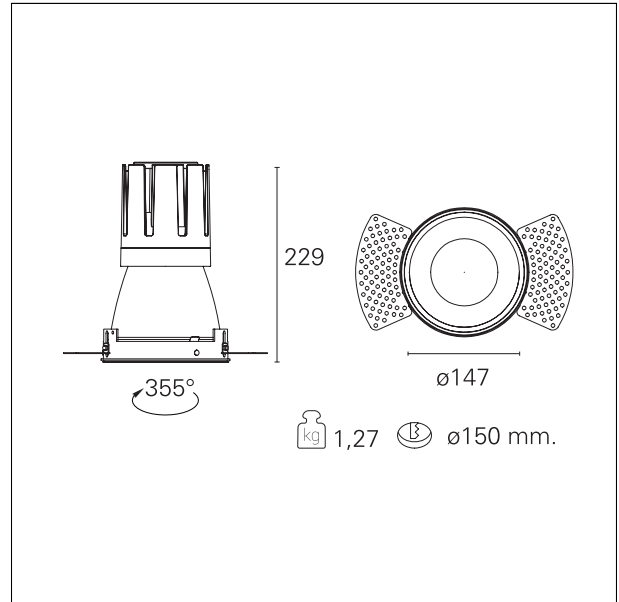

Nemo TL Comfort

RTT22259 - Trimless + Matt White Reflector - 42 W - 3800 lumen / 2700 K / CRI >90

DESCRIPTION

Nemo TL is the trimless series of the Nemo family designed for installations in plasterboard false ceilings with no visible edge. Models up to 24W are equipped with a pre-drilled fixed frame for direct fixing of the luminaire to the false ceiling; The 33W and 42W models are equipped with height-adjustable fixing frame. Nemo TL Comfort is the solution for installations with maximum visual comfort; thanks to its 48 ° cut off, the TL Comfort version of the Nemo series guarantees maximum control of direct glare. The lighting modules are all equipped with the latest generation of LEDs (CRI > 90 and SDCM < 3). The interchangeable secondary reflectors are available in four different satin finishes and allow you to aesthetically characterize the system even after the first installation without changing the lighting performance. The safety cable supplied prevents accidental drops and the "fast plug" connection system to the driver allows quick and safe installation.

Switch **On÷Off**

PRODUCTS CHARACTERISTICS

installation type	trimless recessed
material	Aluminum
Color	Matt white
Power	42 W
Lumen output - Full emission	3678 lm
Efficacy	88 lm/W
Diameter	Ø 147 mm.
Dimensions	h 229 mm.
net weight	1,27 kg.

optical compartment IP rate	IP40
recessed compartment IP rate	IP20
IK	IK02

HOLE RECESS DIMENSIONS

hole recess diameter	Ø 150 mm.
----------------------	------------------

ENERGY CLASSIFICATION

This luminaire contains built-in LED lamps.

luminous effect	flood
optic	38°
Beam angle - direct	38°
UGR	≤ 17
Cut Hood	48°

PHOTOMETRIC