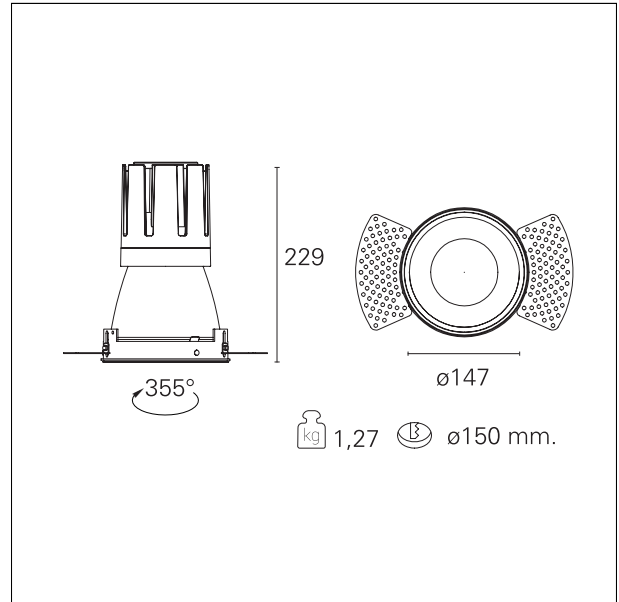

#### DESCRIPTION

Nemo TL is the trimless series of the Nemo family designed for installations in plasterboard false ceilings with no visible edge. Models up to 24W are equipped with a pre-drilled fixed frame for direct fixing of the luminaire to the false ceiling; The 33W and 42W models are equipped with height-adjustable fixing frame. Nemo TL Comfort is the solution for installations with maximum visual comfort; thanks to its 48 ° cut off, the TL Comfort version of the Nemo series guarantees maximum control of direct glare. The lighting modules are all equipped with the latest generation of LEDs (CRI > 90 and SDCM < 3). The interchangeable secondary reflectors are available in four different satin finishes and allow you to aesthetically characterize the system even after the first installation without changing the lighting performance. The safety cable supplied prevents accidental drops and the "fast plug" connection system to the driver allows quick and safe installation.

#### PRODUCTS CHARACTERISTICS

installation type	<b>trimless recessed</b>
material	<b>Aluminum</b>
Color	<b>Matt white</b>
Power	<b>42 W</b>
Lumen output - Full emission	<b>3670 lm</b>
Efficacy	<b>87 lm/W</b>
Diameter	<b>Ø 147 mm.</b>
Dimensions	<b>h 229 mm.</b>
net weight	<b>1,27 kg.</b>

#### HOLE RECESS DIMENSIONS

hole recess diameter	<b>Ø 150 mm.</b>
----------------------	------------------